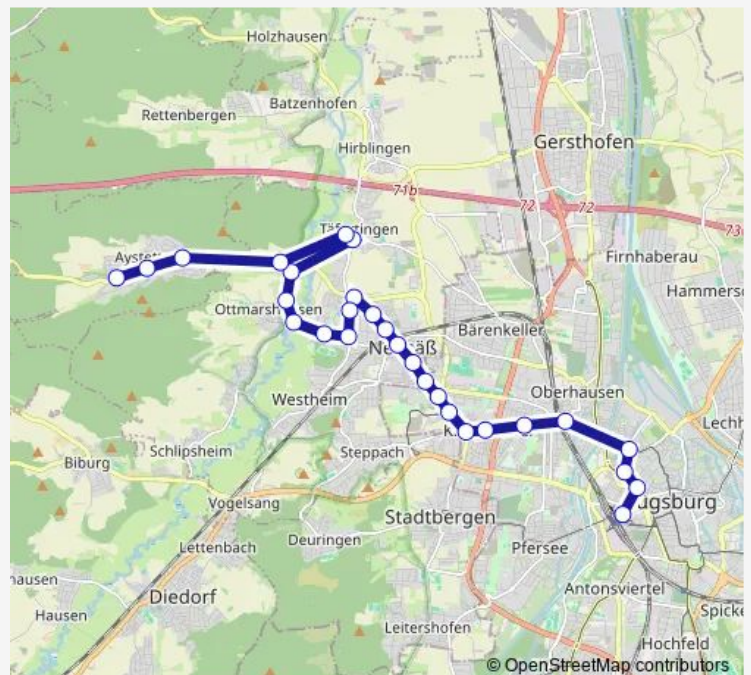

Bus 500

[Go to website](#)

Direction

Kempton, Ludwigshöhe Ost — Kempton, Zum

11 stops

[Open route schedule](#)

Kempton, Ludwigshöhe Ost

Kempton, E.-Selbert-Str.

Kempton, Trienter Str.

Kempton, Ludwigshöhe West

Kempton, Allgäustift/Mariensp.

Kempton, Hauptbahnhof

Kempton, Kotterner-/Kesselstr.

Kempton, Kotterner Str./BsZ

Kempton, Forum Allgäu

Kempton, Königstr./Hirnbeins.

Kempton, Zum

Route schedule

Kempton, Ludwigshöhe Ost — Kempton, Zum

Monday	—
Tuesday	—
Wednesday	—
Thursday	—
Friday	24:58 ⁺¹
Saturday	24:58 ⁺¹
Sunday	07:58-22:58

Route info

Direction: Kempton, Ludwigshöhe Ost

Stops: 11

Trip Duration: 0 hour 12 min

■ 500

BusMaps

Direction

Augsburg, Hbf — Aystetten, West

28 stops

[Open route schedule](#)