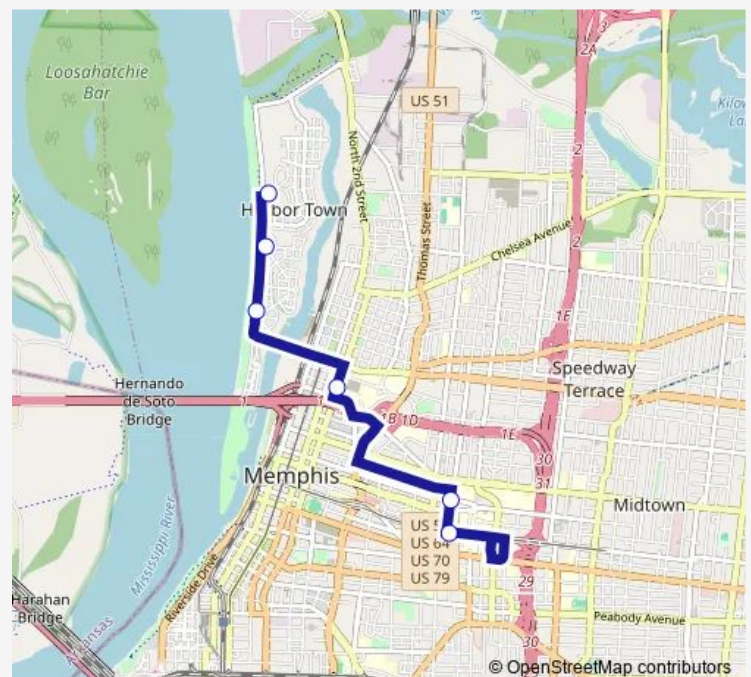

Bus 500 Groove Shuttle

[Go to website](#)

Direction

Madison Ave@Dunlap St — Riverset Ln@Natchez Pt

6 stops

[Open route schedule](#)

Madison Ave@Dunlap St

Dunlap St@Adam St

Wednesday 06:20-18:45

Thursday 06:20-18:45

Friday 06:20-18:45

Saturday —

Sunday —

Route info

Direction: Madison Ave@Dunlap St

Stops: 6

Trip Duration: 0 hour 13 min

500 — Groove Shuttle

Direction

Riverset Ln@Natchez Pt — Madison Ave@Dunlap St

6 stops

[Open route schedule](#)

Riverset Ln@Natchez Pt

N MUD Island Rd

Island Place @ Fleet Island Dr

St. Jude

Dunlap ST @ Adam St

Madison Ave@Dunlap St

Route schedule

Riverset Ln@Natchez Pt — Madison Ave@Dunlap St

Monday	06:39-19:04
Tuesday	06:39-19:04
Wednesday	06:39-19:04
Thursday	06:39-19:04
Friday	06:39-19:04
Saturday	—
Sunday	—