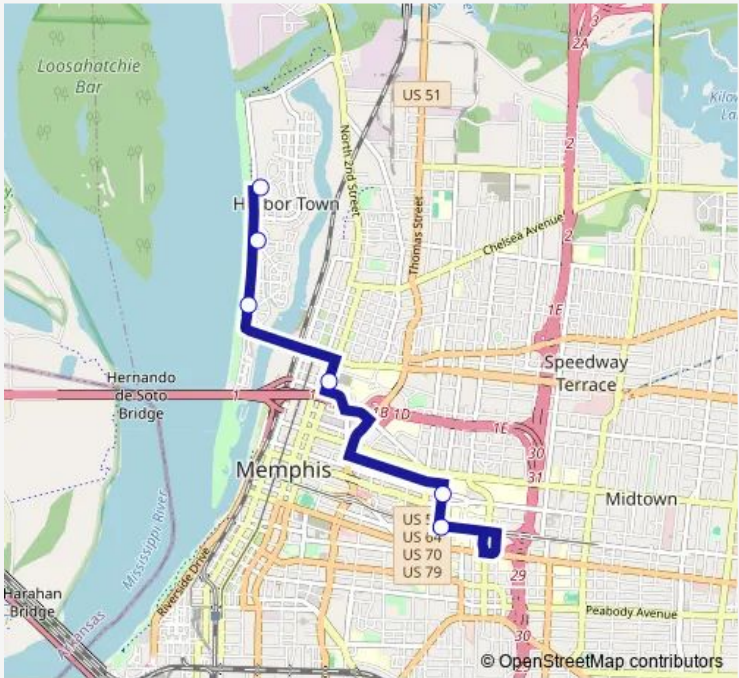

Bus 500 Groove Shuttle

[Go to website](#)

Direction
 Madison Ave@Dunlap St — Riverset Ln@Natchez Pt
 6 stops
[Open route schedule](#)

- Madison Ave@Dunlap St
- Dunlap St@Adam St
- St Jude
- Habortown Circle
- Harbor Village Cir
- Riverset Ln@Natchez Pt

Route schedule
 Madison Ave@Dunlap St — Riverset Ln@Natchez Pt

Monday	06:20-18:45
Tuesday	06:20-18:45
Wednesday	06:20-18:45
Thursday	06:20-18:45
Friday	06:20-18:45
Saturday	—
Sunday	—

Route info
 Direction: Madison Ave@Dunlap St
 Stops: 6
 Trip Duration: 0 hour 13 min

500 — Groove Shuttle BusMaps

Direction

Riverset Ln@Natchez Pt — Madison Ave@Dunlap St

6 stops

[Open route schedule](#)

Riverset Ln@Natchez Pt

N MUD Island Rd

Island Place @ Fleet Island Dr

St. Jude

Dunlap ST @ Adam St

Madison Ave@Dunlap St

Route schedule

Riverset Ln@Natchez Pt — Madison Ave@Dunlap St

Monday	06:39-19:04
Tuesday	06:39-19:04
Wednesday	06:39-19:04
Thursday	06:39-19:04
Friday	06:39-19:04
Saturday	—
Sunday	—