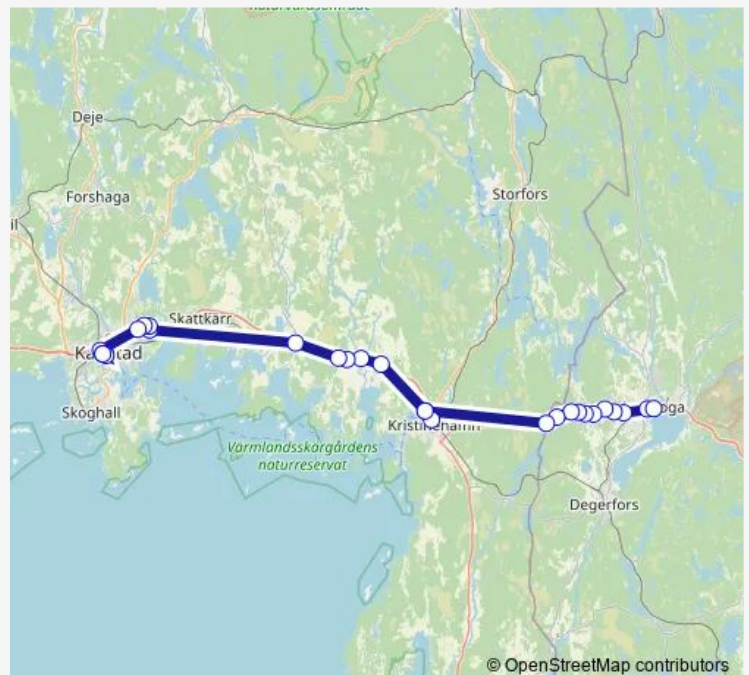

Thursday 00:15-22:30

Friday 00:15-22:30

Saturday 00:15-22:30

Sunday 00:15-22:30

Route info

Direction: Karlstad Busstationen

Stops: 25

Trip Duration: 1 hour 15 min