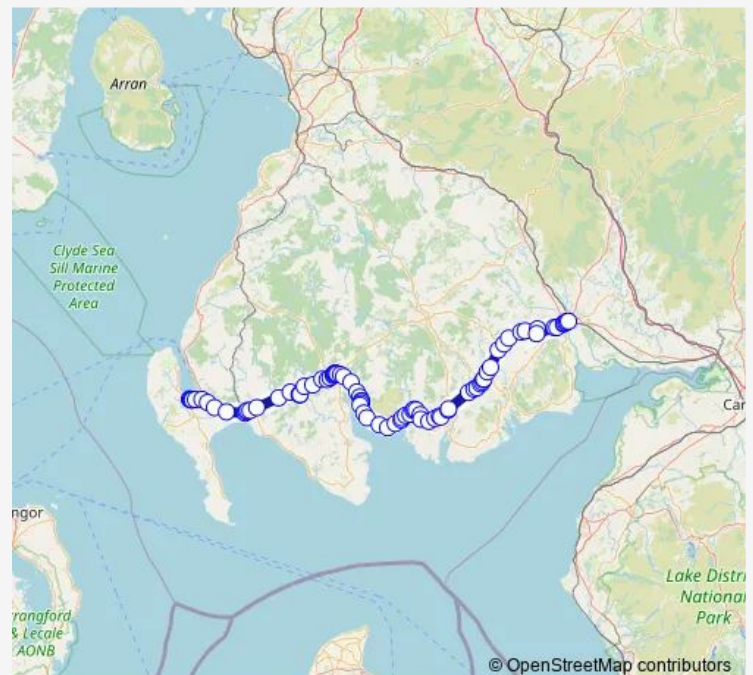

Thursday 06:10

Friday 06:10

Saturday —

Sunday —

Route info

Direction: Port Rodie Ferry Terminal

Stops: 80

Trip Duration: 2 hour 30 min