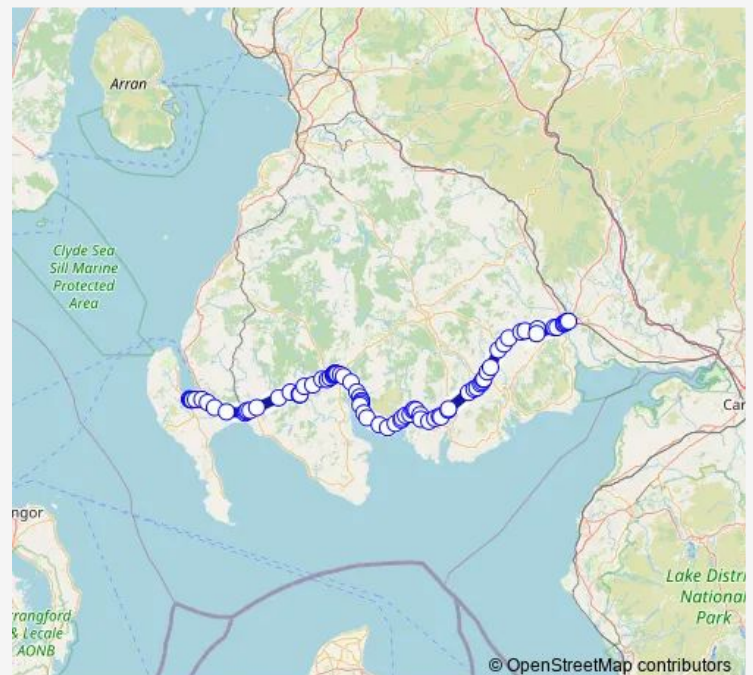

Thursday 06:10

Friday 06:10

Saturday —

Sunday —

Route info

Direction: Port Rodie Ferry Terminal

Stops: 80

Trip Duration: 2 hour 30 min

500 — Dumfries - Stranraer

Blackpark Farm

East Knockbex

Barnkirk

Dashwood Square

Victoria St

Cree Inn

Health Centre