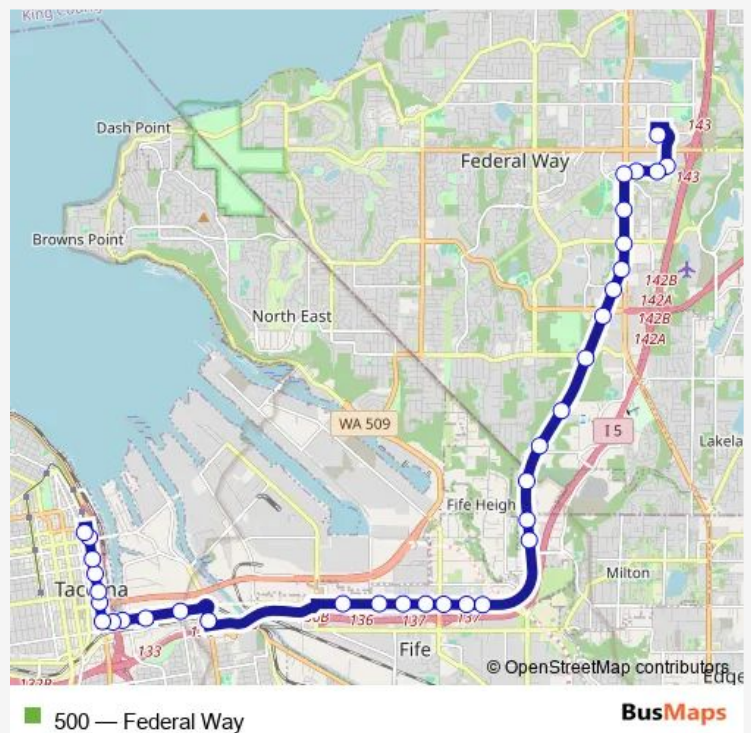

Pacific Hwy E & Willow Rd E

### Route schedule

Federal Way TC - Bay 5 — Commerce St Station - Zone B

Monday 05:40-22:40

Tuesday 05:40-22:40

Wednesday 05:40-22:40

Thursday 05:40-22:40

Friday 05:40-22:40

Saturday 06:40-21:40

### Route info

Direction: Federal Way TC - Bay 5

Stops: 35

Trip Duration: 0 hour 43 min

Pacific Hwy E & 44th Ave E

Pacific Hwy & Police Court Wy

Portland Ave & E 26th St

Puyallup Ave & E L St