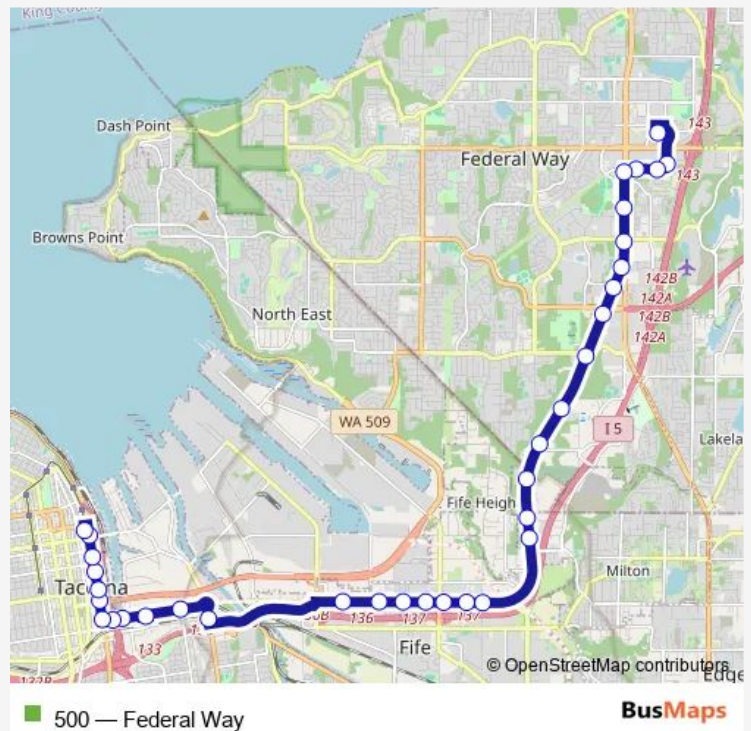

### Direction

Federal Way TC - Bay 5 — Commerce St Station - Zone B

35 stops

[Open route schedule](#)

Federal Way TC - Bay 5

23rd Ave S & S 322nd St

324th St S & Pebble Beach

324th St S & 17th Ave S

Pacific Hwy E & Willow Rd E

### Route schedule

Federal Way TC - Bay 5 — Commerce St Station - Zone B

Monday 05:40-22:40

Tuesday 05:40-22:40

Wednesday 05:40-22:40

Thursday 05:40-22:40

Friday 05:40-22:40

Saturday 06:40-21:40

### Route info

Direction: Federal Way TC - Bay 5

Stops: 35

Trip Duration: 0 hour 46 min

Pacific Hwy E & 44th Ave E

Pacific Hwy & Police Court Wy

Portland Ave & E 26th St

Puyallup Ave & E L St