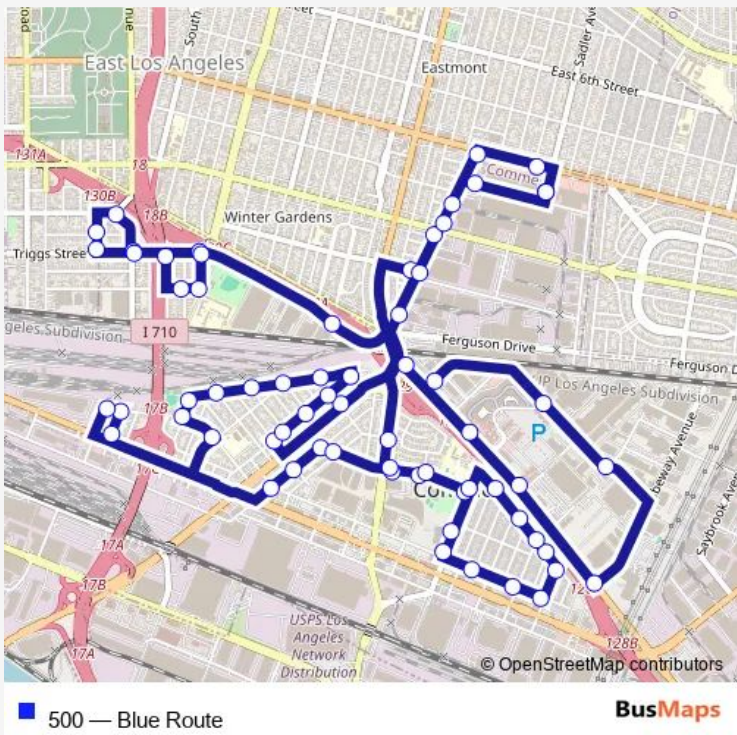

Bus 500 Blue Route

[Go to website](#)

Direction
 Commerce Shopping Center — Commerce Shopping Center

66 stops

[Open route schedule](#)

- Commerce Shopping Center
- Grace Pl & Goodrich Blvd
- Goodrich Blvd & Olympic Blvd
- Union Pacific Ave & Goodrich Blvd
- Triggs St & McDonnell Ave
- Triggs St & Eastern Ave
- Eastern Ave & Union Pacific Ave
- Marianna Ave & Tuttle St
- Marianna Ave & Triggs St
- Triggs St & Eastern Ave
- Duncan Ave & Triggs St
- Dunham St & McBride Ave
- Bristow Park
- McDonnell Ave & Triggs St
- Triggs St & Denny's
- Atlantic Blvd & Everington St
- Jardine St & Cowlin Ave
- Cowlin Ave & Quigley St
- Cowlin Ave & Gafford St
- Cowlin Ave & Everington St
- Cowlin Ave & Como St

Route schedule
 Commerce Shopping Center — Commerce Shopping Center

Monday	08:55-20:20
Tuesday	08:55-20:20
Wednesday	08:55-20:20
Thursday	08:55-20:20
Friday	08:55-20:20
Saturday	08:55-20:20
Sunday	—

Route info

Direction: Commerce Shopping Center

Stops: 66

Trip Duration: 1 hour 14 min

Teen Center

Astor Ave & Gafford St

Astor Ave & Quigley St

Astor Ave & Kinsie St

Bandini Park

Telegraph Rd & Atlantic Blvd

Goodrich Blvd & Ferguson Dr

Goodrich Blvd & Union Pacific Ave

Goodrich Blvd & Olympic Blvd

Goodrich Blvd & Carolina Pl

Goodrich Blvd & Whittier Blvd

Whittier Blvd & Hoefner Ave

Commerce Shopping Center