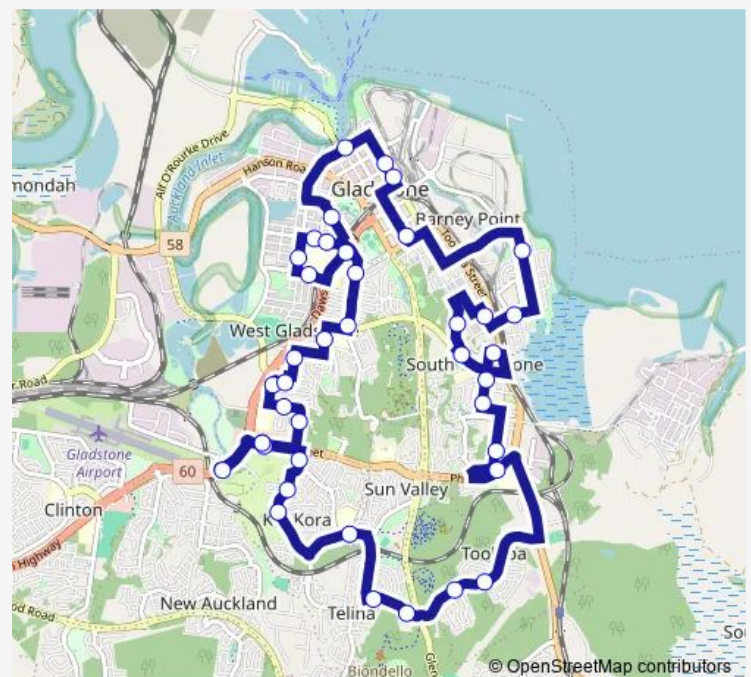

### Route schedule

Philip Street at Gladstone Centre Plaza — Philip Street at Gladstone Centre Plaza

Monday 07:51-15:10

Tuesday 07:51-15:10

Wednesday 07:51-15:10

Thursday 07:51-15:10

Friday 07:51-15:10

Saturday —

### Route info

Direction: Philip Street at Gladstone Centre Plaza

Stops: 40

Trip Duration: 0 hour 59 min

500 — Gladstone Loop

Off Street at Toolooa Shopping Centre

Lyons Street at Ward Close

Derby St near Coon St hail 'n' ride

## Route schedule

Philip Street at Gladstone Centre Plaza — Philip Street at Gladstone Centre Plaza

Monday 09:00-17:00

Tuesday 09:00-17:00

Wednesday 09:00-17:00

Thursday 09:00-17:00

Friday 09:00-17:00

Saturday —

## Route info

Direction: Philip Street at Gladstone Centre Plaza

Stops: 39

Trip Duration: 1 hour 0 min

Ann Street at Marten Street

Elizabeth Street at Margaret Street

Toolooa High School (Philip St)

Gladstone Benaraby Rd near Dalrymple hail 'n' ride