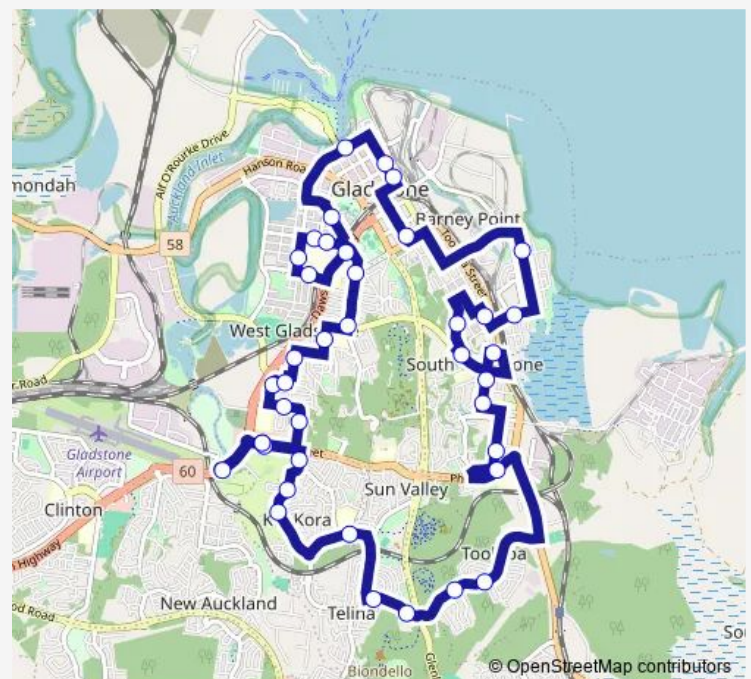

Friday 07:51-15:10

Saturday —

Sunday —

Route info

Direction: Philip Street at Gladstone Centre Plaza

Stops: 40

Trip Duration: 0 hour 59 min

500 — Gladstone Loop

Off Street at Toolooa Shopping Centre

Lyons Street at Ward Close

Derby St near Coon St hail 'n' ride

Gladstone South State Primary School

Ann Street at Derby Street

Ann Street at Marten Street

Elizabeth Street at Margaret Street

Sun Valley Road at Melia Court

Sun Valley Road at Philip Street

Phillip Street at Gladstone Centre Plaza

Dawson Hwy near Olsen Ave hail 'n' ride

Philip Street at Gladstone Centre Plaza

Direction

Philip Street at Gladstone Centre Plaza — Philip Street at Gladstone Centre Plaza

Direction: Philip Street at Gladstone Centre Plaza

Stops: 39

Trip Duration: 1 hour 0 min

Ann Street at Marten Street

Elizabeth Street at Margaret Street

Toolooa High School (Philip St)

Gladstone Benaraby Rd near Dalrymple hail 'n' ride