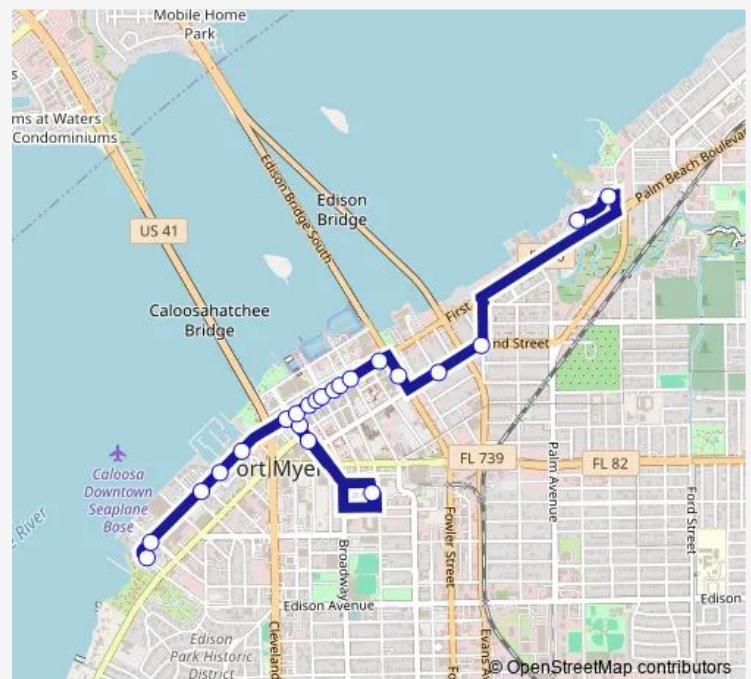

First ST @ Hendry St

First ST @ Bayview Ct

First ST @ Monroe St

First ST @ Edwards Dr

W First ST @ Henley Pl

W First ST @ Clifford St

Clifford ST @ McGregor Blvd

McGregor Blvd @ Virginia Ave

W First ST @ McGregor Blvd

W First ST @ McGregor Blvd

Route schedule

Frierson ST @ Isabelle St — W First ST @ McGregor Blvd

Monday 11:21-22:38

Tuesday 11:21-22:38

Wednesday 11:21-22:38

Thursday 11:21-22:38

Friday 11:21-22:38

Saturday 11:21-22:38

Sunday 11:21-22:38

Route info

Direction: Frierson ST @ Isabelle St

Stops: 20

Trip Duration: 0 hour 11 min

500 — Route 500 Blue Line Trolley

Direction

W First ST @ Mcgregor Blvd — Frierson ST @ Isabelle St

22 stops

[Open route schedule](#)

W First ST @ Mcgregor Blvd

W First ST @ Virginia Ave

W First ST @ Wilna St

W First ST @ Bayside Pkwy