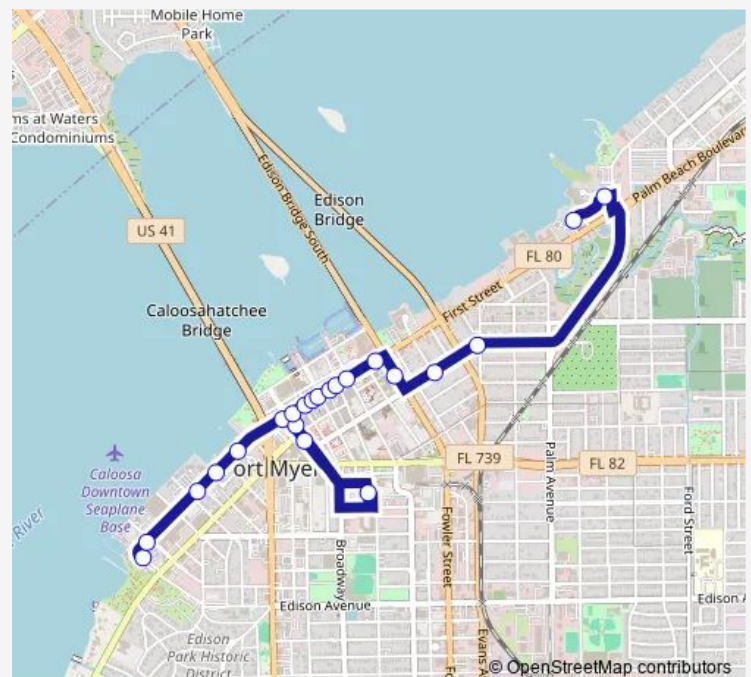

### Direction

Frierson ST @ Isabelle St — W First ST @ McGregor Blvd

21 stops

[Open route schedule](#)

Frierson ST @ Isabelle St

Palm Beach Blvd @ Isabelle St

First ST @ Palm Ave

First ST @ Evans Ave

First ST @ Dean St

First ST @ Monroe St

First ST @ Edwards Dr

W First ST @ Henley Pl

W First ST @ Clifford St

Clifford ST @ McGregor Blvd

Mcgregor Blvd @ Virginia Ave

W First ST @ McGregor Blvd

### Route schedule

Frierson ST @ Isabelle St — W First ST @ McGregor Blvd

Monday 11:21-22:38

Tuesday 11:21-22:38

Wednesday 11:21-22:38

Thursday 11:21-22:38

Friday 11:21-22:38

Saturday 11:21-22:38

### Route info

Direction: Frierson ST @ Isabelle St

Stops: 21

Trip Duration: 0 hour 11 min

500 — Route 500 Blue Line Trolley

**Direction**

W First ST @ Mcgregor Blvd — Frierson ST @ Isabelle St

22 stops