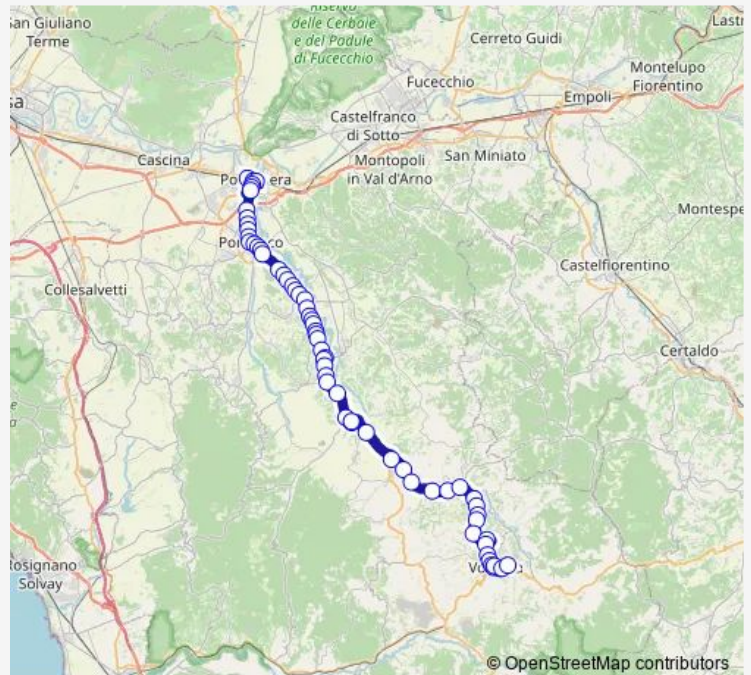

Thursday 06:22-17:40

Friday 06:22-17:40

Saturday 06:22-17:40

Sunday —

**Route info**

Direction: Pontedera Corsia 4

Stops: 62

Trip Duration: 1 hour 20 min