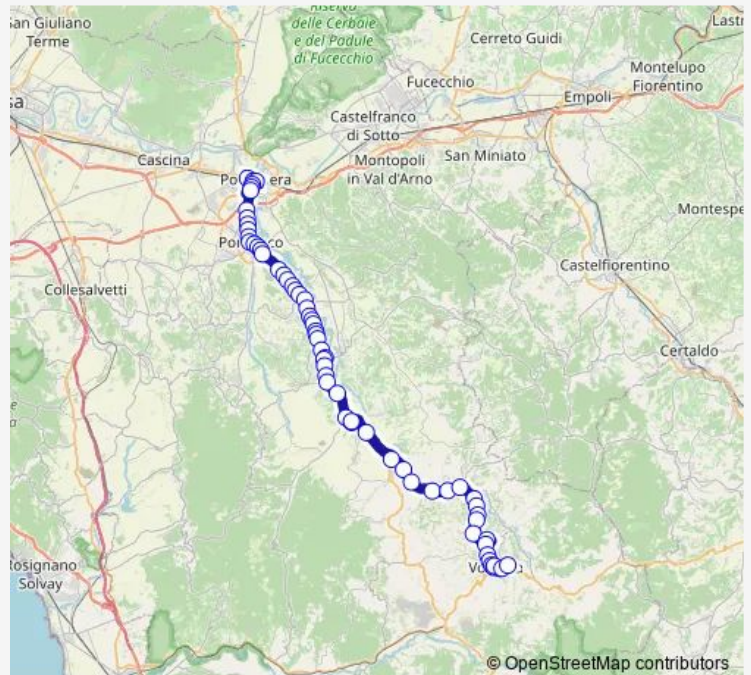

Capannoli V.Volterrana Camugliano

Capannoli V.Volterrana Stortini

Capannoli V.Volterrana 20

Route schedule

Pontedera Corsia 1 — Volterra

Monday 06:22-17:40

Tuesday 06:22-17:40

Wednesday 06:22-17:40

Thursday 06:22-17:40

Friday 06:22-17:40

Saturday 06:22-17:40

Sunday —

Route info

Direction: Pontedera Corsia 1

Stops: 62

Trip Duration: 1 hour 20 min