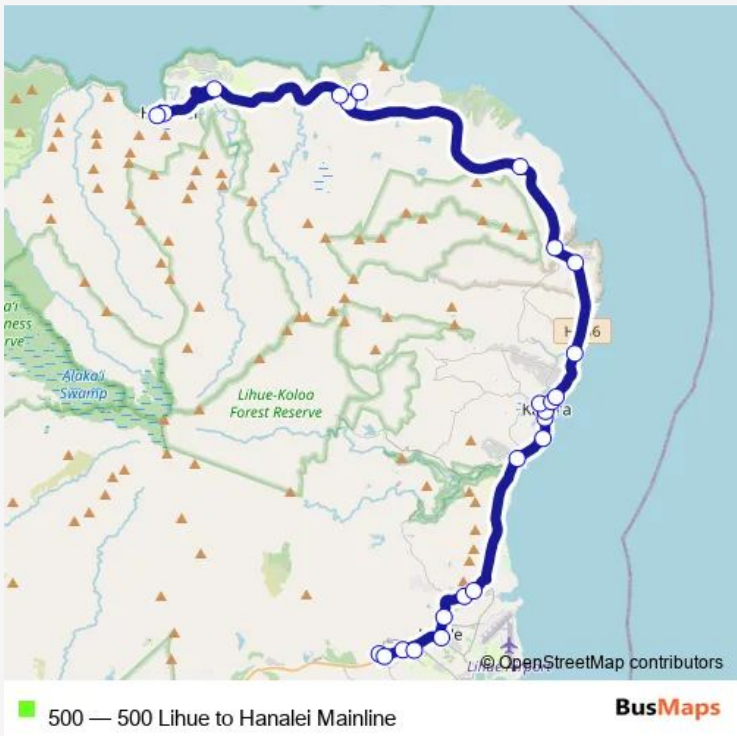

## Bus 500 500 Lihue to Hanalei Mainline

[Go to website](#)

**Direction**  
 KCC Performing Arts Center — Hanalei Neighborhood Center  
 25 stops  
[Open route schedule](#)

- KCC Performing Arts Center
- Kaumualii Hwy- Across Kcc
- Hokulei Village - Kaumualii Hwy
- Kukui Grove - First Hawaiian Bank
- Eiwa (100/500)
- Across Fish Express
- Kuhio Hwy/Laukona Rd
- Peter Rayno Park
- Waipouli Courtyards
- Waipouli Beach Resort
- Kapaa Hongwanji
- Pono Kai
- Kapaa Skate Park
- Kapaa Library
- Kapaa Neighborhood Center
- Kealia Beach
- Kukuihale Rd-500
- Anahola Post Office
- Moloaa Fruit Stand
- Kolo Road
- Kilauea Gym

Route schedule  
 KCC Performing Arts Center — Hanalei Neighborhood Center

Monday	05:25-19:25
Tuesday	05:25-19:25
Wednesday	05:25-19:25
Thursday	05:25-19:25
Friday	05:25-19:25
Saturday	05:25-19:25
Sunday	—

Route info  
 Direction: KCC Performing Arts Center  
 Stops: 25  
 Trip Duration: 1 hour 28 min

Anaina Hou

Princeville Shopping Center

Hanalei Post Office

Hanalei Neighborhood Center

500 Bus time schedules and route maps are available in an offline PDF at [busmaps.com](https://busmaps.com). Use the [busmaps.com](https://busmaps.com) website to see live bus times, train schedule or subway schedule, and step-by-step directions for all public transit in Lihue