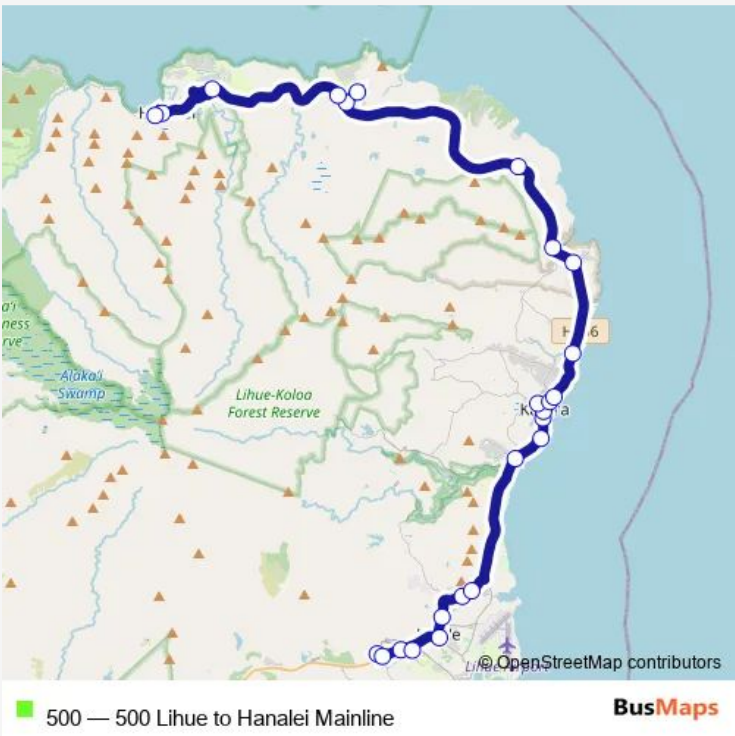

Bus 500 500 Lihue to Hanalei Mainline

[Go to website](#)

Direction
 KCC Performing Arts Center — Hanalei Neighborhood Center
 25 stops
[Open route schedule](#)

- KCC Performing Arts Center
- Kaumualii Hwy- Across Kcc
- Hokulei Village - Kaumualii Hwy
- Kukui Grove - First Hawaiian Bank
- Eiwa (100/500)
- Across Fish Express
- Kuhio Hwy/Laukona Rd
- Peter Rayno Park
- Waipouli Courtyards
- Waipouli Beach Resort
- Kapaa Hongwanji
- Pono Kai
- Kapaa Skate Park
- Kapaa Library
- Kapaa Neighborhood Center
- Kealia Beach
- Kukuihale Rd-500
- Anahola Post Office
- Moloaa Fruit Stand
- Kolo Road
- Kilauea Gym

Route schedule
 KCC Performing Arts Center — Hanalei Neighborhood Center

Monday	05:25-19:25
Tuesday	05:25-19:25
Wednesday	05:25-19:25
Thursday	05:25-19:25
Friday	05:25-19:25
Saturday	05:25-19:25
Sunday	—

Route info
 Direction: KCC Performing Arts Center
 Stops: 25
 Trip Duration: 1 hour 28 min

Anaina Hou

Princeville Shopping Center

Hanalei Post Office

Hanalei Neighborhood Center

500 Bus time schedules and route maps are available in an offline PDF at busmaps.com. Use the busmaps.com website to see live bus times, train schedule or subway schedule, and step-by-step directions for all public transit in Lihue