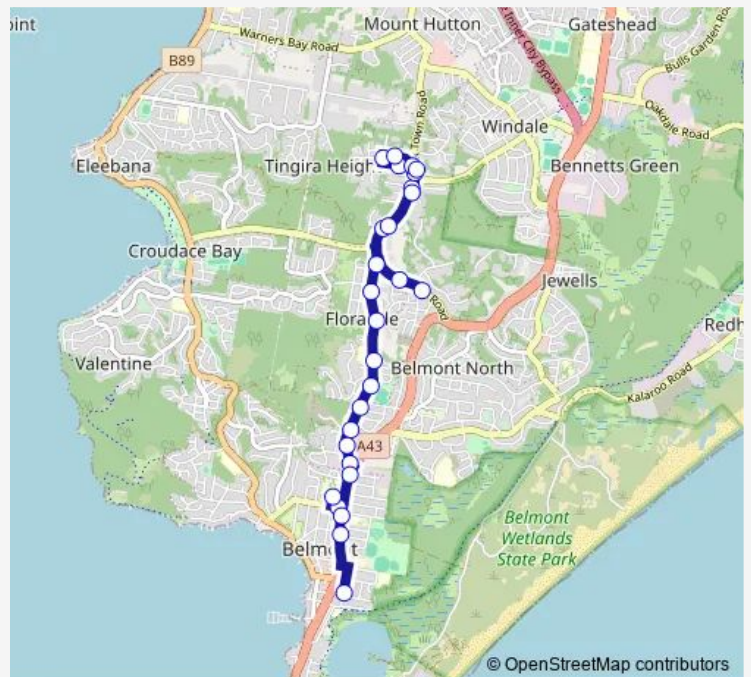

School Bus 500 Belmont High School to Belmont Depot Yard

[Go to website](#)

Direction

Belmont High School, Henry St — Belmont Bus Depot, Floraville Rd

28 stops

[Open route schedule](#)

- Belmont High School, Henry St
- Pacific Hwy Opp Stanley St
- Pacific Hwy Opp Cobbin Pde
- Pacific Hwy At York Cres
- Pacific Hwy Opp Old Belmont Rd
- Pacific Hwy At Avonlea St
- Pacific Hwy After Avonlea St
- Violet Town Rd At Cambewarra Dr
- Violet Town Rd Opp 101
- Violet Town Rd Before Burton Rd
- Violet Town Rd At John St
- Violet Town Rd After Charles St
- Albert St Opp James St
- Victoria Rd At James St
- James St At Henry Pl
- Albert St At Violet Town Rd
- Violet Town Rd Opp Albert St
- Violet Town Rd Opp Regent St
- Violet Town Rd Opp Burton Rd
- Floraville Rd Opp Royal Institute For Deaf And Blind Children

Route schedule

Belmont High School, Henry St — Belmont Bus Depot, Floraville Rd

Monday	14:25
Tuesday	—
Wednesday	—
Thursday	—
Friday	—
Saturday	—
Sunday	—

Route info

Direction: Belmont High School, Henry St

Stops: 28

Trip Duration: 0 hour 21 min

500 — Belmont High School to Belmont Depot Yard

Floraville Rd Opp Harold St

Floraville Rd Opp Victoria St

Floraville Rd Opp Floraville Public School

Marks Oval, Floraville Rd

Violet Town Rd At John St

Violet Town Rd After Charles St

Albert St Opp James St

Victoria Rd At James St

James St At Henry Pl

Albert St At Violet Town Rd

Violet Town Rd Opp Albert St

Violet Town Rd Opp Regent St