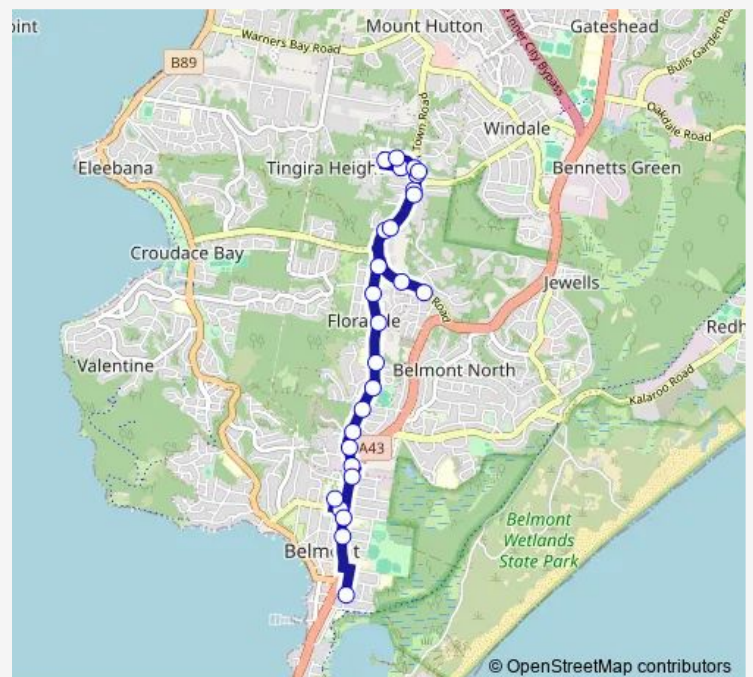

School Bus 500 Belmont High School to Belmont Depot Yard

[Go to website](#)

Direction

Belmont High School, Henry St — Belmont Bus Depot, Floraville Rd

28 stops

[Open route schedule](#)

- Belmont High School, Henry St
- Pacific Hwy Opp Stanley St
- Pacific Hwy Opp Cobbin Pde
- Pacific Hwy At York Cres
- Pacific Hwy Opp Old Belmont Rd
- Pacific Hwy At Avonlea St
- Pacific Hwy After Avonlea St
- Violet Town Rd At Cambewarra Dr
- Violet Town Rd Opp 101
- Violet Town Rd Before Burton Rd
- Violet Town Rd At John St
- Violet Town Rd After Charles St
- Albert St Opp James St
- Victoria Rd At James St
- James St At Henry Pl
- Albert St At Violet Town Rd
- Violet Town Rd Opp Albert St
- Violet Town Rd Opp Regent St
- Violet Town Rd Opp Burton Rd
- Floraville Rd Opp Royal Institute For Deaf And Blind Children

Route schedule

Belmont High School, Henry St — Belmont Bus Depot, Floraville Rd

Monday	14:25
Tuesday	—
Wednesday	—
Thursday	—
Friday	—
Saturday	—
Sunday	—

Route info

Direction: Belmont High School, Henry St

Stops: 28

Trip Duration: 0 hour 21 min

500 — Belmont High School to Belmont Depot Yard

Floraville Rd Opp Harold St

Floraville Rd Opp Victoria St

Floraville Rd Opp Floraville Public School

Marks Oval, Floraville Rd

Violet Town Rd At John St

Violet Town Rd After Charles St

Albert St Opp James St

Victoria Rd At James St

James St At Henry Pl

Albert St At Violet Town Rd

Violet Town Rd Opp Albert St

Violet Town Rd Opp Regent St