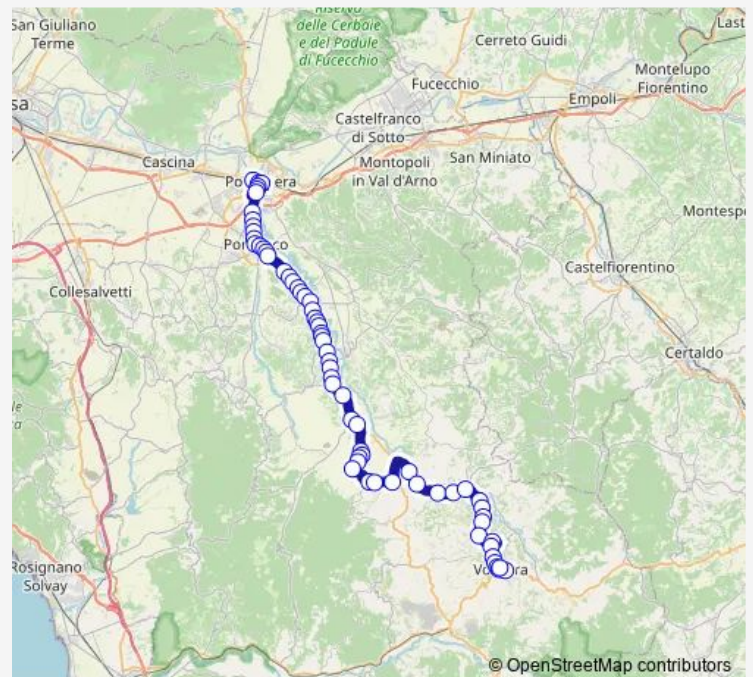

### Route schedule

Volterra — Pontedera Autostazione

Monday 20:30

Tuesday 20:30

Wednesday 20:30

Thursday 20:30

Friday 20:30

Saturday —

### Route info

Direction: Volterra

Stops: 58

Trip Duration: 1 hour 17 min

500 — Volterra-Pontedera

BusMaps

La Sterza V.Volterrana 500

V.Volterrana