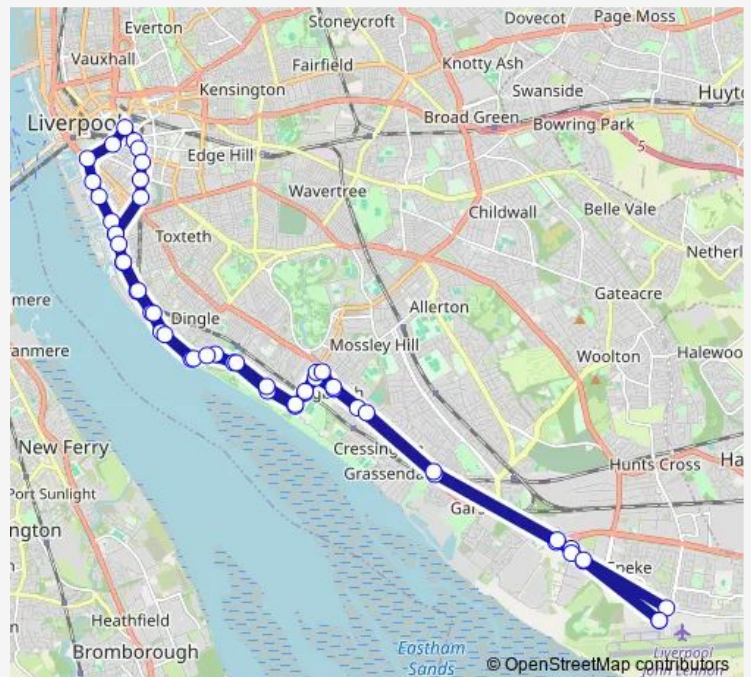

Thursday 03:59-23:59

Friday 03:59-23:59

Saturday 03:59-23:59

Sunday 03:59-23:59

Route info

Direction: Liverpool John Lennon Airport

Stops: 52

Trip Duration: 1 hour 10 min

500 — John Lennon Airport - John Lennon Airport

Gower Street

Liverpool ONE Bus Station

School Lane

Elliot Street

Brownlow Hill

Benson Street

Bold Place

Upper Duke Street

Parliament Street

Pleasant Hill Street

Hill Street

Navigation Wharf

Brunswick Station

Riverside Drive

Armstrong Quay

New Mersey Shopping Park

Estuary Banks

Leeward Drive

Western Avenue

Liverpool John Lennon Airport

500 Bus time schedules and route maps are available in an offline PDF at busmaps.com. Use the busmaps.com website to see live bus times, train schedule or subway schedule, and step-by-step directions for all public transit in Liverpool