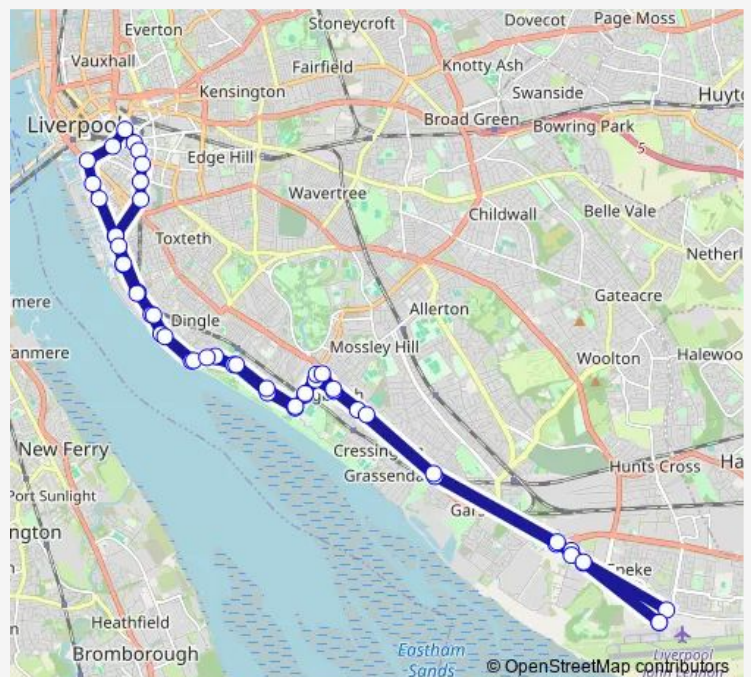

### Route schedule

Liverpool John Lennon Airport — Liverpool John Lennon Airport

Monday 03:59-23:59

Tuesday 03:59-23:59

Wednesday 03:59-23:59

Thursday 03:59-23:59

Friday 03:59-23:59

Saturday 03:59-23:59

### Route info

Direction: Liverpool John Lennon Airport

Stops: 52

Trip Duration: 1 hour 16 min

500 — John Lennon Airport - John Lennon Airport

Gower Street

Liverpool ONE Bus Station

School Lane

Estuary Banks

Leeward Drive

Western Avenue

Liverpool John Lennon Airport

500 Bus time schedules and route maps are available in an offline PDF at [busmaps.com](https://busmaps.com). Use the [busmaps.com](https://busmaps.com) website to see live bus times, train schedule or subway schedule, and step-by-step directions for all public transit in Liverpool