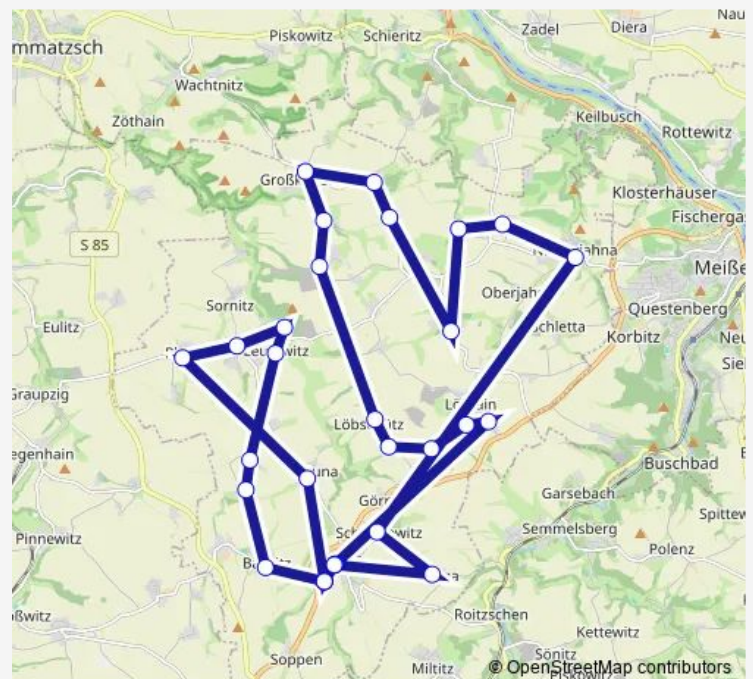

Mauna

Route schedule

Krögis Norma — Krögis Ringstraße

Monday —

Tuesday 10:40

Wednesday —

Thursday —

Friday 10:40

Saturday —

Sunday —

Route info

Direction: Krögis Norma

Stops: 30

Trip Duration: 1 hour 4 min

500

Planitz

Direction

Niederjahna — Krögis Ringstraße

28 stops

[Open route schedule](#)

Niederjahna

Sieglitz

Neumohlis

Mehren (b Meißen)

Tuesday 09:00

Wednesday —

Thursday —

Friday 09:00

Saturday —

Sunday —

Route info

Direction: Niederjahna