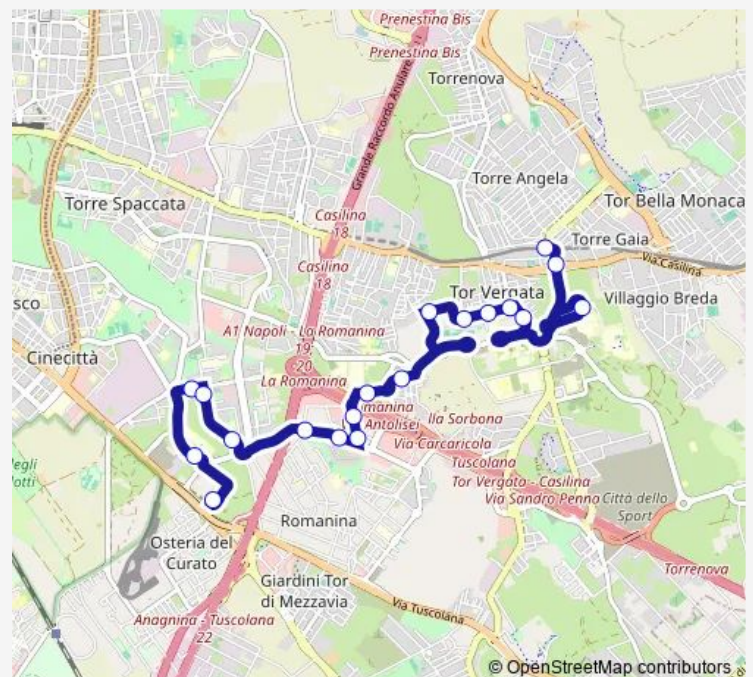

Route schedule

TORRE ANGELA (MC) — ANAGNINA (MA)

Monday	05:08-22:30
Tuesday	05:08-22:30
Wednesday	05:08-22:30
Thursday	05:08-22:30
Friday	05:08-22:30
Saturday	05:10-22:30
Sunday	—

Route info

Direction: TORRE ANGELA (MC)

Stops: 18

Trip Duration: 0 hour 28 min

500

BusMaps

Direction

ANAGNINA (MA) — TORRE ANGELA (MC)

19 stops

[Open route schedule](#)

Policlinico/TOR Vergata (H)

Cambellotti/Casilina

TORRE ANGELA (MC)

Route schedule

ANAGNINA (MA) — TORRE ANGELA (MC)

Monday 05:30-22:30

Tuesday 05:30-22:30

Wednesday 05:30-22:30

Thursday 05:30-22:30

Friday 05:30-22:30

Saturday 05:30-22:30

Sunday —

Route info

Direction: ANAGNINA (MA)

Stops: 19

Trip Duration: 0 hour 24 min