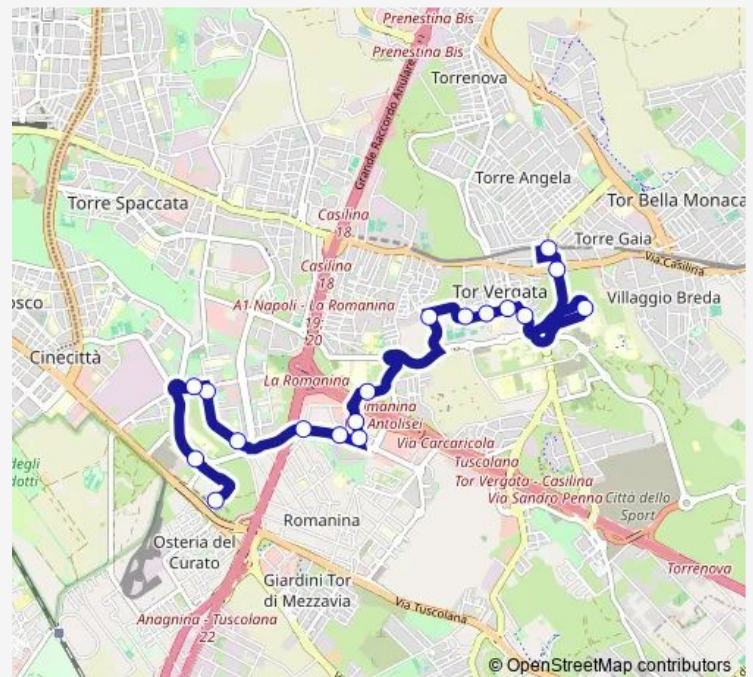

Torre Angela (Mc)

Route schedule

Anagnina (Ma) — Torre Angela (Mc)

Monday 05:30-22:30

Tuesday 05:30-22:30

Wednesday 05:30-22:30

Thursday 05:30-22:30

Friday 05:30-22:30

Saturday 05:30-22:30

Sunday —

Route info

Direction: Anagnina (Ma)

Stops: 19

Trip Duration: 0 hour 30 min

500

BusMaps

Direction

Torre Angela (Mc) — Anagnina (Ma)

18 stops

[Open route schedule](#)

Torre Angela (Mc)

Cambellotti/Casilina

Policlinico/TOR Vergata (H)

TOR Vergata/Peroni

Monday 05:08-22:30

Tuesday 05:08-22:30

Wednesday 05:08-22:30

Thursday 05:08-22:30

Friday 05:08-22:30

Saturday 05:10-22:30

Sunday —

Route info