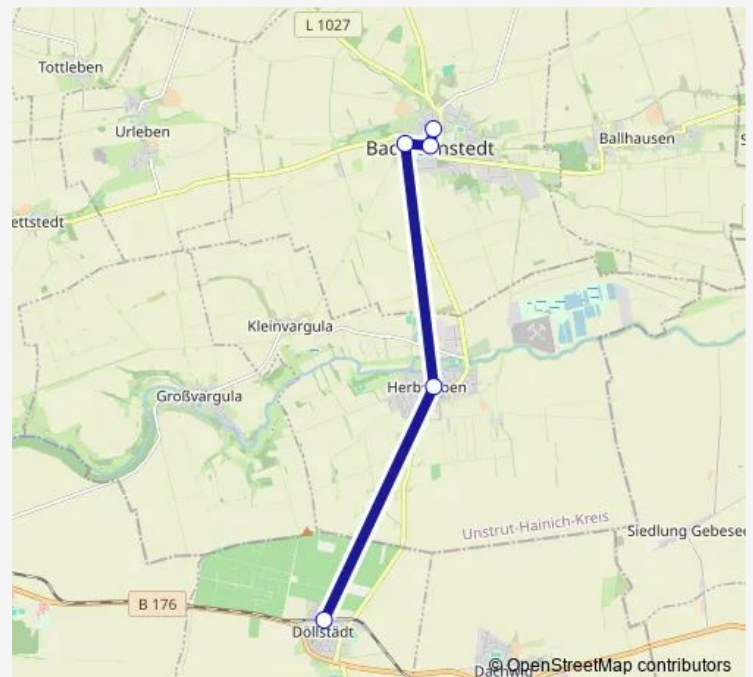

Bus 735 b

[Go to website](#)

Direction

Bad Tennstedt, Zob — Döllstädt, Bahnhof

5 stops

[Open route schedule](#)

Bad Tennstedt, Zob

Bad Tennstedt, Markt

Bad Tennstedt, Rewe Markt

Herbsleben, Schule

Döllstädt, Bahnhof

Route schedule

Bad Tennstedt, Zob — Döllstädt, Bahnhof

Monday	—
Tuesday	—
Wednesday	—
Thursday	—
Friday	—
Saturday	08:40-16:40
Sunday	—

Route info

Direction: Bad Tennstedt, Zob

Stops: 5

Trip Duration: 0 hour 16 min

735 b

BusMaps

Direction

Döllstädt, Bahnhof — Bad Tennstedt, Zob

4 stops

Route info

Direction: Döllstädt, Bahnhof

Stops: 4

Trip Duration: 0 hour 14 min

735 b Bus time schedules and route maps are available in an offline PDF at busmaps.com. Use the busmaps.com website to see live bus times, train schedule or subway schedule, and step-by-step directions for all public transit in Erfurt