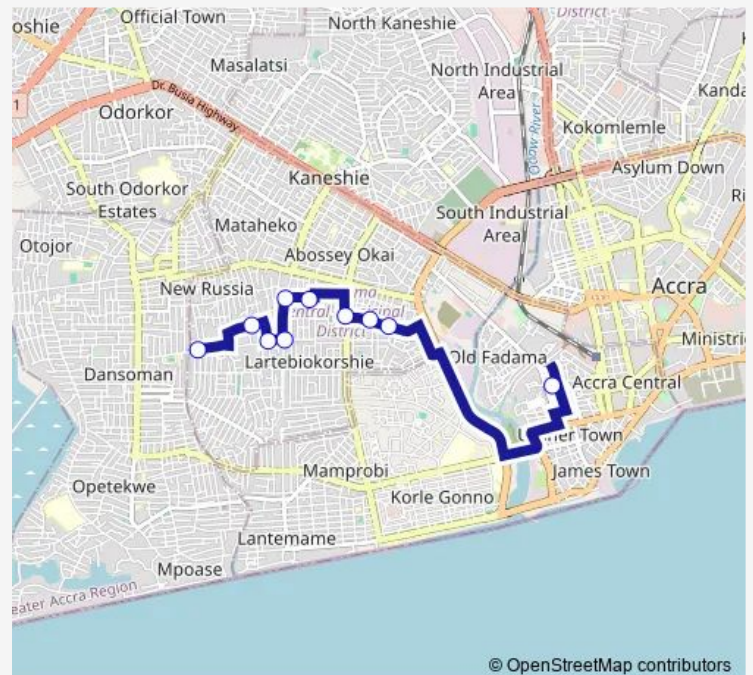

### Direction

Terminal Arena Station — Terminal Zamrara Line

10 stops

[Open route schedule](#)

Terminal Arena Station

Pennywise

Zongo Market

Pipe-Ena

Curve 1 995

Banku Junction

Borla Junction 1

Station 538

Market 995

Terminal Zamrara Line

### Route schedule

Terminal Arena Station — Terminal Zamrara Line

Monday 14:07

Tuesday 14:07

Wednesday 14:07

Thursday 14:07

Friday 14:07

Saturday 14:07

### Route info

Direction: Terminal Arena Station

Stops: 10

Trip Duration: 0 hour 47 min

© OpenStreetMap contributors

■ 488b — Arena Station to Zamrara Line

BusMaps

488b Bus time schedules and route maps are available in an offline PDF at [busmaps.com](https://busmaps.com). Use the [busmaps.com](https://busmaps.com) website to see live bus times, train schedule or subway schedule, and step-by-step directions for all public transit in Accra