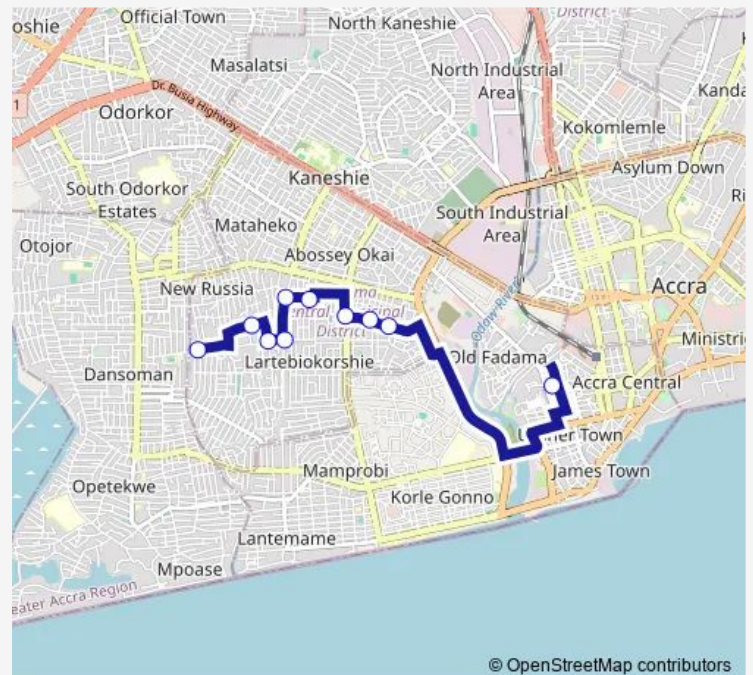

Bus 488B Arena Station to Zamrara Line

[Go to website](#)

Direction

Terminal Arena Station — Terminal Zamrara Line

10 stops

[Open route schedule](#)

Terminal Arena Station

Pennywise

Zongo Market

Pipe-Ena

Curve 1 995

Ribero

Borla Junction 1

Station 538

Market 995

Terminal Zamrara Line

Route schedule

Terminal Arena Station — Terminal Zamrara Line

Monday 14:07

Tuesday 14:07

Wednesday 14:07

Thursday 14:07

Friday 14:07

Saturday 14:07

Sunday 14:07

Route info

Direction: Terminal Arena Station

Stops: 10

Trip Duration: 0 hour 47 min

© OpenStreetMap contributors

■ 488B — Arena Station to Zamrara Line

BusMaps