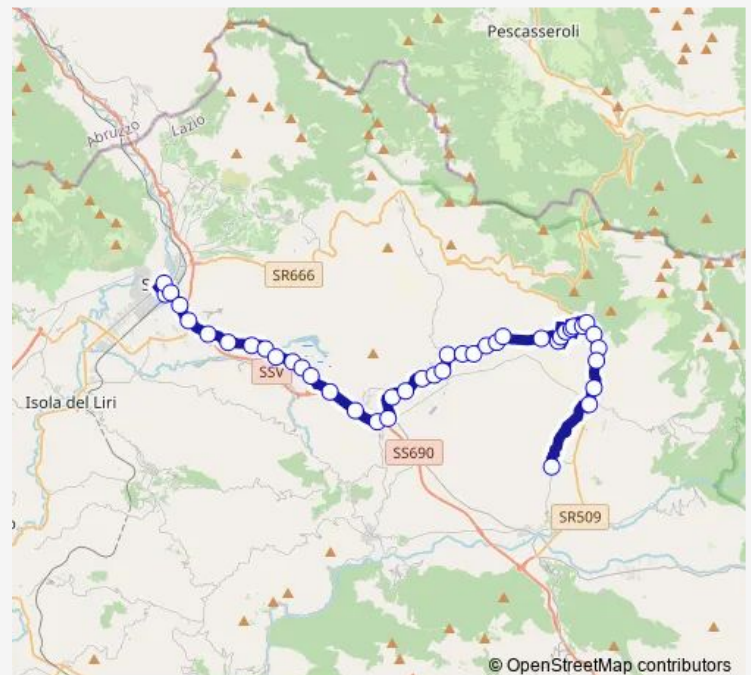

Saturday 14:05-19:20

Sunday —

Route info

Direction: Sora | Stazione FS # f5890

Stops: 42

Trip Duration: 0 hour 49 min

Alvito | Piazza Umberto I # f7507

Alvito | Via Fontanelle Via Europa # f7508