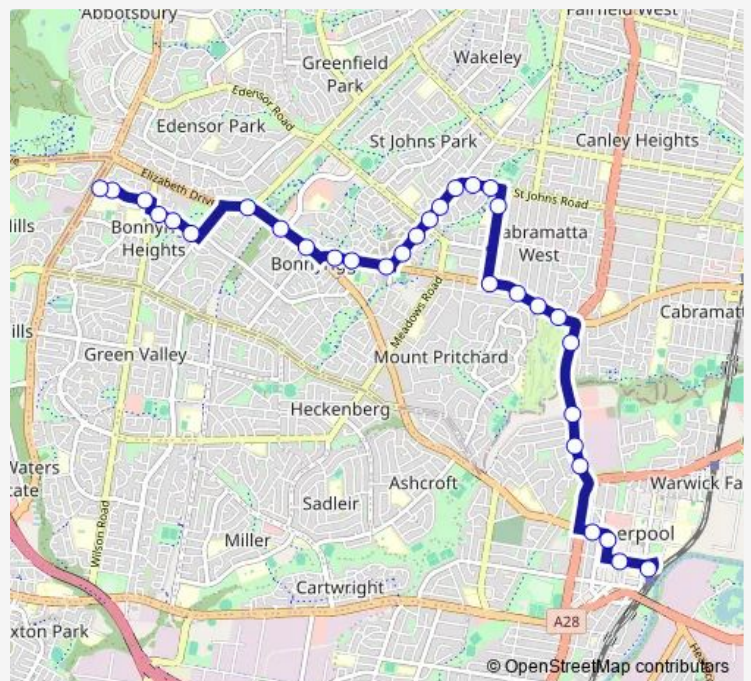

School Bus 9031 Liverpool to Freeman Catholic College

[Go to website](#)

Direction

Liverpool Station, Stand F — Mount St Before Cowpasture Rd

32 stops

[Open route schedule](#)

- Liverpool Station, Stand F
- Moore St Before Macquarie St
- Westfield Liverpool, Northumberland St
- Elizabeth Dr At Castlereagh St
- Orange Grove Rd At Grimson Cres
- Orange Grove Rd Before O'Brien Pde
- Orange Grove Rd Opp The Grove Homemaker Centre
- Cabramatta Golf Club, Orange Grove Rd
- Cabramatta Rd Opp Bauer Rd
- Cabramatta Rd Opp High St
- Mount Pritchard Community Hall, Cabramatta Rd West
- Cabramatta Rd West Opp Harrington St
- Harrington Street Public School, Harrington St
- St Johns Rd At Homebush St
- St Johns Rd Opp Canterbury Rd
- Humphries Rd After St Johns Rd
- Humphries Rd After Essendon St
- Humphries Rd At Drummoyne Cres
- Humphries Rd Opp Sandilands Rd
- Our Lady Of Mount Carmel Primary School, Humphries Rd
- Cabramatta Rd W Before Katinka St

Route schedule

Liverpool Station, Stand F — Mount St Before Cowpasture Rd

Monday	07:30
Tuesday	07:30
Wednesday	07:30
Thursday	07:30
Friday	07:30
Saturday	—
Sunday	—

Route info

Direction: Liverpool Station, Stand F

Stops: 32

Trip Duration: 0 hour 33 min

9031 — Liverpool to Freeman Catholic College

Bonnyrigg High School, Cabramatta Rd W

Cabramatta Rd W Before Elizabeth Dr

Elizabeth Dr After Montgomery Rd

Elizabeth Dr Opp Bonnyrigg Av

Elizabeth Dr Opp Smithfield Rd

Simpson Rd Opp Tosich Pl

Simpson Rd At Pavasovic Pl

Simpson Rd Before Wilson Rd

Mount St Opp Garland Cres

Freeman Catholic College Mount St

Mount St Before Cowpasture Rd

9031 School Bus time schedules and route maps are available in an offline PDF at busmaps.com. Use the busmaps.com website to see live bus times, train schedule or subway schedule, and step-by-step directions for all public transit in Liverpool