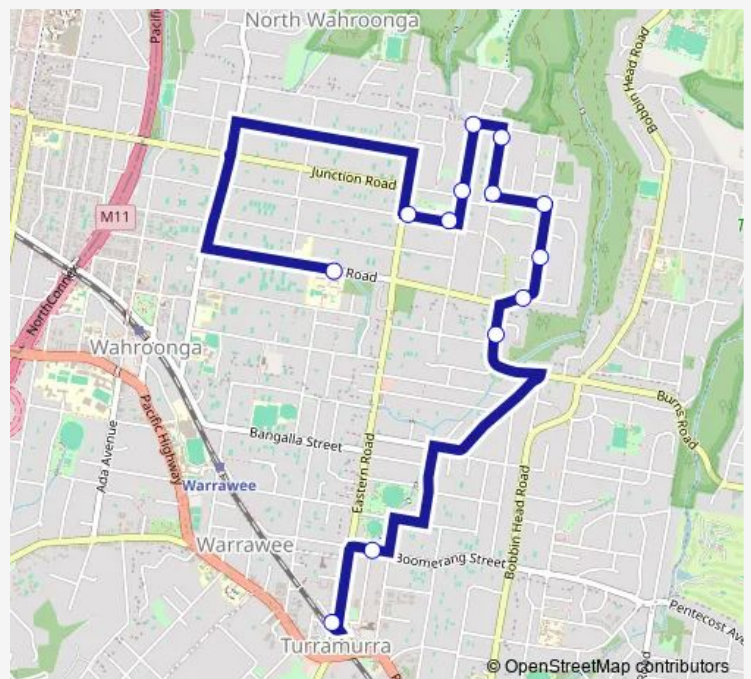

School Bus 9031 Wahroonga PS to Turramurra Station

[Go to website](#)

**Direction**

Wahroonga Public School, Burns Rd — Turramurra Station, Stand D

13 stops

[Open route schedule](#)

Wahroonga Public School, Burns Rd

Kintore St At Eastern Rd

Claude Cameron Grove Park, Kintore St

Westbrook Av At Junction Lane

Westbrook Av At Boundary Rd

Hampden Av After Boundary Rd

Hampden Av At Cherrywood Av

Cherrywood Av At Clissold Rd

Clissold Rd Opp Chauvel Cl

Clissold Rd After Kokoda Av

Burns Rd After Finchley Pl

Brentwood Av At Gilroy Rd

Turramurra Station, Stand D

Route schedule

Wahroonga Public School, Burns Rd — Turramurra Station, Stand D

Monday	15:39
Tuesday	15:39
Wednesday	15:39
Thursday	15:39
Friday	—
Saturday	—
Sunday	—

Route info

Direction: Wahroonga Public School, Burns Rd

Stops: 13

Trip Duration: 0 hour 25 min

9031 — Wahroonga PS to Turramurra Station