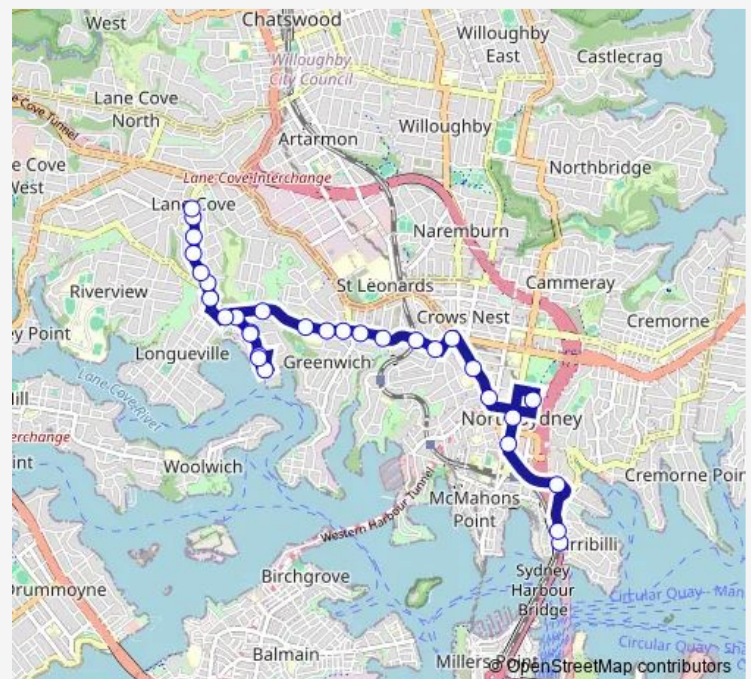

River Rd Before Eastview St

River Rd Opp Portview Rd

River Rd Before Stella Vista Pl

River Rd At St Vincents Rd

Greenwich Hospital, River Rd

River Rd Opp Lane Cove Country Club

Northwood Rd At Fleming St

Northwood Rd At Upper Cliff Rd

### Route schedule

Broughton St At Fitzroy St — Lane Cove Library, Longueville Rd

Monday 15:25

Tuesday 15:25

Wednesday 15:25

Thursday 15:25

Friday 15:25

Saturday —

### Route info

Direction: Broughton St At Fitzroy St

Stops: 31

Trip Duration: 0 hour 35 min

662w — Broughton St, Milsons Pt to Lane Cove Library

Point Rd At Northwood Rd

Northwood Rd Opp Cliff Rd

Northwood Rd Opp Upper Cliff Rd

## Route info

Direction: Burns Bay Rd After Penrose St

Stops: 36

Trip Duration: 0 hour 41 min

Greenwich Public School, River Rd

River Rd At St Vincents Rd

River Rd At Portview Rd

River Rd Opp Eastview St