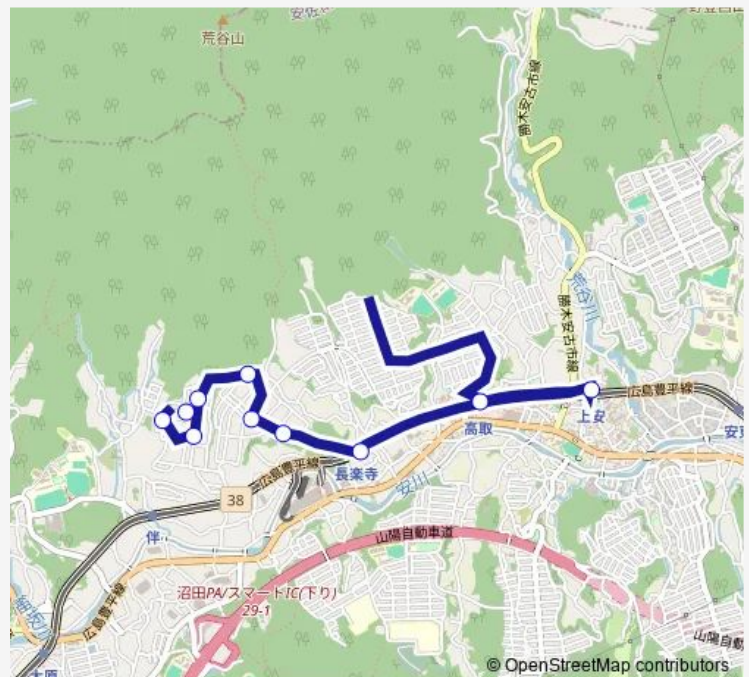

Route schedule

上安駅 — 瀬戸内ハイツ

Monday 18:40-22:12

Tuesday 18:40-22:12

Wednesday 18:40-22:12

Thursday 18:40-22:12

Friday 18:40-22:12

Saturday 18:07-21:49

Sunday 18:07-21:49

Route info

Direction: 上安駅

Stops: 10

Trip Duration: 0 hour 12 min

■ 上安駅→長楽寺駅→瀬戸内ハイツ

Bus time schedules and route maps are available in an offline PDF at busmaps.com. Use the busmaps.com website to see live bus times, train schedule or subway schedule, and step-by-step directions for all public transit in Hiroshima