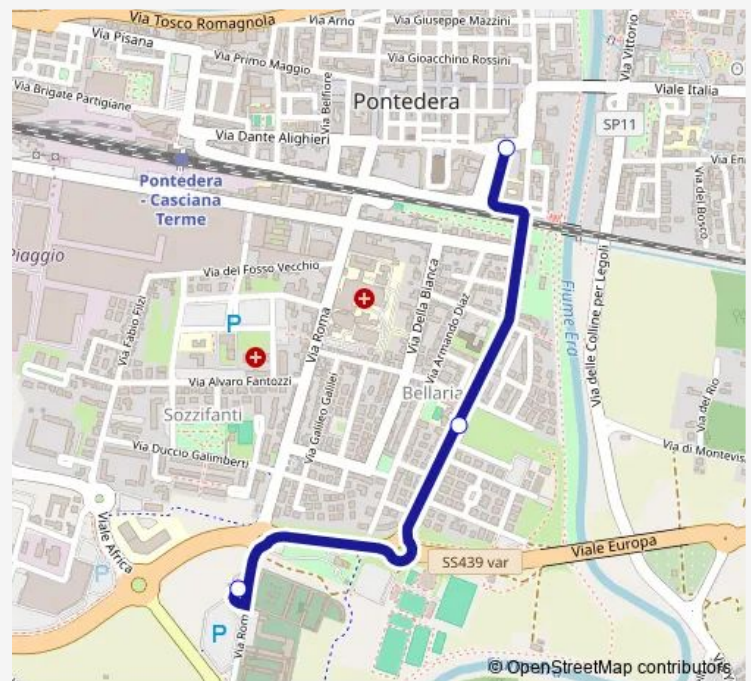

### Direction

Park Cimitero — P.Za Garibaldi

3 stops

[Open route schedule](#)

Park Cimitero

Pontedera V.De Gasperi

P.Za Garibaldi

### Route schedule

Park Cimitero — P.Za Garibaldi

|           |             |
|-----------|-------------|
| Monday    | 07:00-20:30 |
| Tuesday   | 07:00-20:30 |
| Wednesday | 07:00-20:30 |
| Thursday  | 07:00-20:30 |
| Friday    | 07:00-20:30 |
| Saturday  | 07:00-20:30 |
| Sunday    | —           |

### Route info

Direction: Park Cimitero

Stops: 3

Trip Duration: 0 hour 4 min

Navetta B — Park Cimitero-Garibaldi

## Direction

P.Za Garibaldi — Park Cimitero

7 stops

[Open route schedule](#)

P.Za Garibaldi

V.Le Iv Novembre 79

V.Le Iv Novembre 27

Ospedale