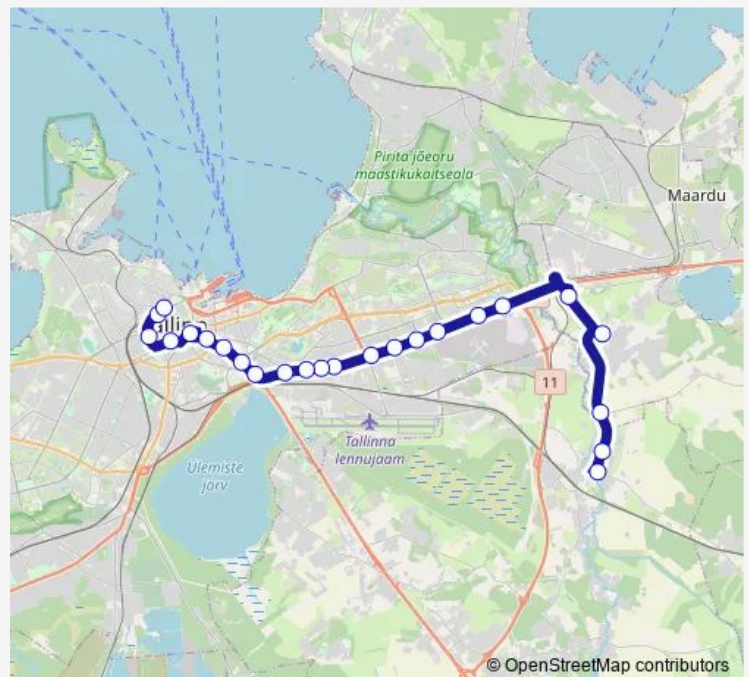

### Route schedule

Balti jaam 5 (train station) — Lagedi kool

Monday 07:02-17:02

Tuesday 07:02-17:02

Wednesday 07:02-17:02

Thursday 07:02-17:02

Friday 07:02-17:02

Saturday 16:12

### Route info

Direction: Balti jaam 5 (train station)

Stops: 24

Trip Duration: 0 hour 42 min

Lagedi mõis

Lohu

Lagedi kool