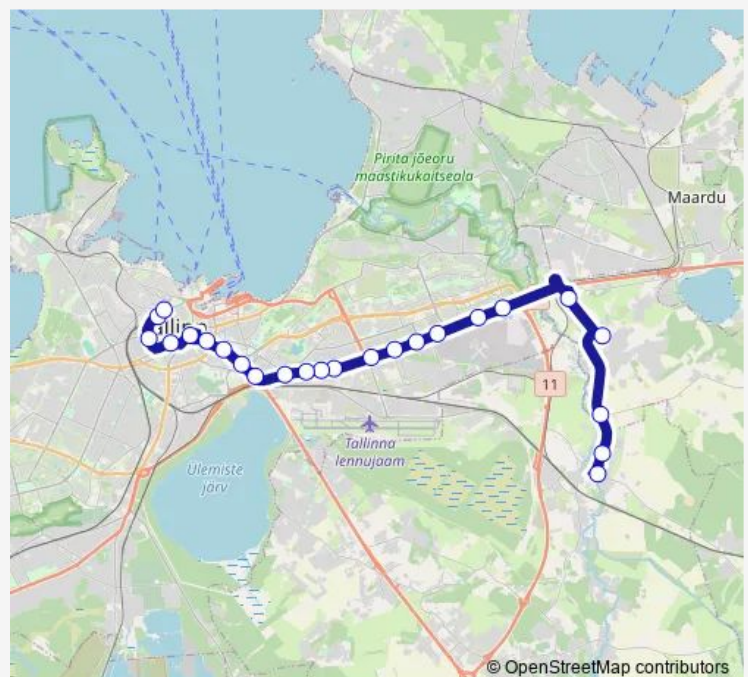

Saturday 16:12

Sunday 16:12

Route info

Direction: Balti jaam 5 (train station)

Stops: 24

Trip Duration: 0 hour 44 min

Lagedi mõis

Lohu

Lagedi kool

Direction

Lagedi kool — Balti jaam (train station)

24 stops

[Open route schedule](#)

Lagedi kool

Lohu

Lagedi mõis