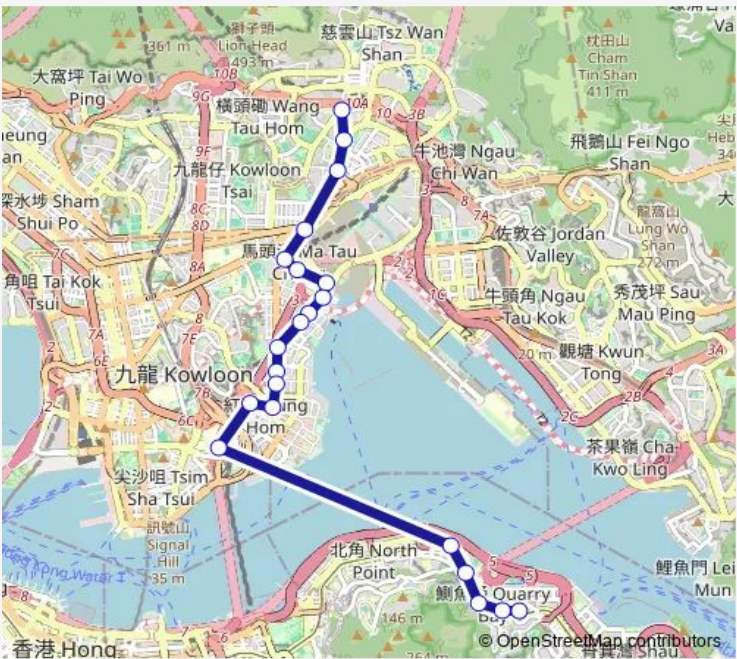

Route schedule

[Kmb+Ctb] Wong TAI SIN BUS Terminus/
Wong TAI Sin[[Kmb] Wong TAI SIN BUS Terminus — [Ctb] Kornhill Plaza, Kornhill Road[[Kmb+Ctb] Kornhill Plaza/
Kornhill Plaza, Kornhill Road

Monday	07:25
Tuesday	07:25
Wednesday	07:25
Thursday	07:25
Friday	07:25
Saturday	—
Sunday	—

Route info

Direction: [Kmb+Ctb] Wong TAI SIN BUS Terminus/
Wong TAI Sin[[Kmb] Wong TAI SIN BUS Terminus

Stops: 21

Trip Duration: 0 hour 54 min

[Ctb] KAI Ming Street, TO KWA WAN Road[[Kmb+Ctb] KAI Ming Street/
Kai Ming Street, TO KWA WAN Road