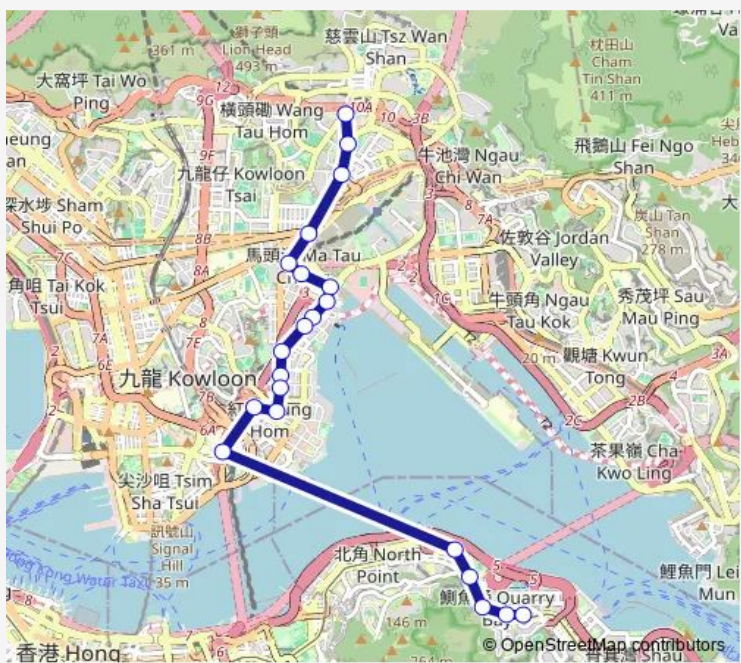

Bus 106a Wong TAI SIN - TAI KOO (Kornhill Plaza)

[Go to website](#)

Direction
 [Kmb+Ctb] Wong TAI SIN BUS Terminus/
Wong TAI Sin[[Kmb] Wong TAI SIN BUS Terminus — [Ctb] Kornhill Plaza, Kornhill Road[[Kmb+Ctb] Kornhill Plaza/
Kornhill Plaza, Kornhill Road

Route schedule

[Kmb+Ctb] Wong TAI SIN BUS Terminus/
Wong TAI Sin[[Kmb] Wong TAI SIN BUS Terminus — [Ctb] Kornhill Plaza, Kornhill Road[[Kmb+Ctb] Kornhill Plaza/
Kornhill Plaza, Kornhill Road

Monday	07:25
Tuesday	07:25
Wednesday	07:25
Thursday	07:25
Friday	07:25
Saturday	—
Sunday	—

Route info

Direction: [Kmb+Ctb] Wong TAI SIN BUS Terminus/
Wong TAI Sin[[Kmb] Wong TAI SIN BUS Terminus

Stops: 21

Trip Duration: 0 hour 49 min

[Ctb] KAI Ming Street, TO KWA WAN Road[[Kmb+Ctb] KAI Ming Street/
Kai Ming Street, TO KWA WAN Road