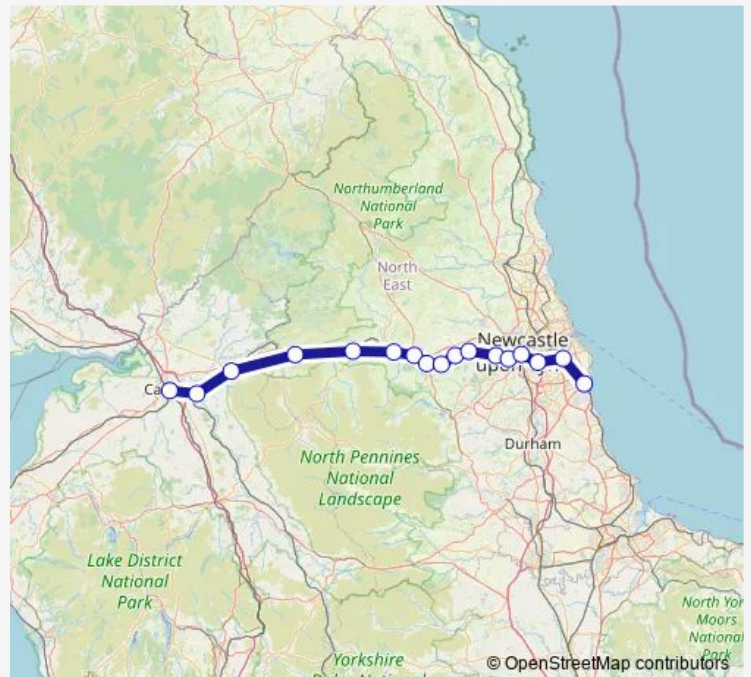

Metrocentre

Newcastle

Heworth

Brockley Whins

Sunderland

### Route schedule

Carlisle — Sunderland

Monday —

Tuesday —

Wednesday —

Thursday —

Friday —

Saturday 21:07

### Route info

Direction: Carlisle

Stops: 17

Trip Duration: 1 hour 58 min

■ Nt:Car->Sun — NT train service from CAR to Sun

Nt:Car->Sun Rail time schedules and route maps are available in an offline PDF at [busmaps.com](https://busmaps.com). Use the [busmaps.com](https://busmaps.com) website to see live bus times, train schedule or subway schedule, and step-by-step directions for all public transit in Newcastle upon Tyne