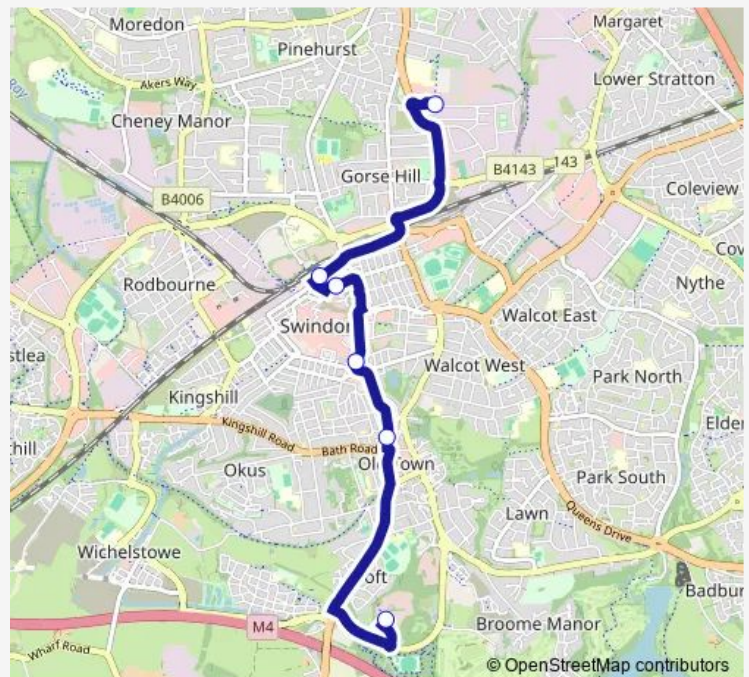

Direction

Croft Campus, Nationwide — Ramsbury House

6 stops

[Open route schedule](#)

Croft Campus, Nationwide

Old Town, Prospect Place

Swindon, Regent Circus [A]

Swindon Bus Station [L]

Swindon Rail Station [R]

Ramsbury House

Route schedule

Croft Campus, Nationwide — Ramsbury House

Monday 06:35-19:15

Tuesday 06:35-19:15

Wednesday 06:35-19:15

Thursday 06:35-19:15

Friday 06:35-19:15

Saturday —

Sunday —

Route info

Direction: Croft Campus, Nationwide

Stops: 6

Trip Duration: 0 hour 22 min

Direction

Ramsbury House — Croft Campus, Nationwide

6 stops

[Open route schedule](#)

Ramsbury House

Swindon Bus Station [L]

Swindon Rail Station [R]

Durham Street

Old Town, Prospect Place