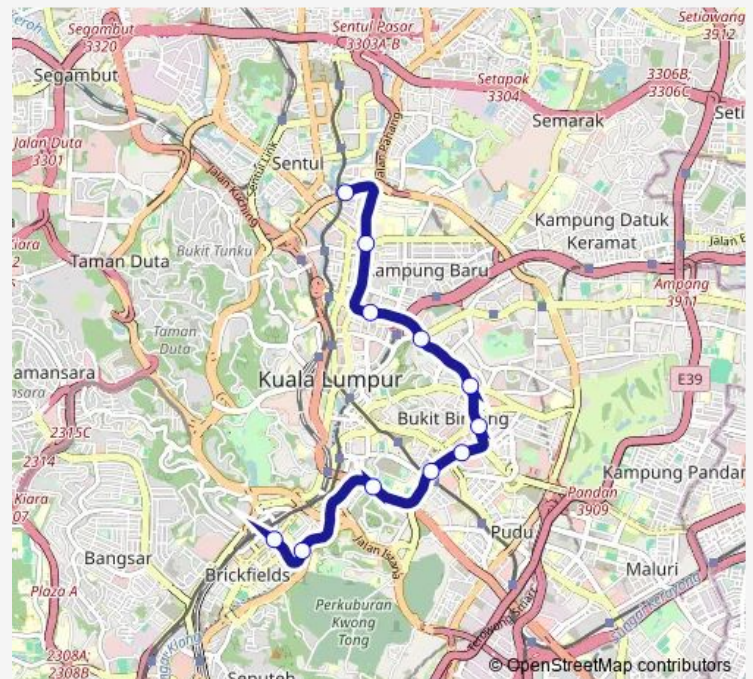

Raja Chulan Monorail

Bukit Bintang Monorail

Imbi Monorail

Hang Tuah Monorail

Maharajalela Monorail

Tun Sambanthan Monorail

KL Sentral Monorail

### Route schedule

Titiwangsa Monorail — KL Sentral Monorail

Monday	06:00
Tuesday	06:00
Wednesday	06:00
Thursday	06:00
Friday	06:00
Saturday	06:00
Sunday	06:00

### Route info

Direction: Titiwangsa Monorail

Stops: 11

Trip Duration: 18 hour 0 min

■ Mr — Titiwangsa

## Route info

Direction: KL Sentral Monorail

Stops: 11

Trip Duration: 18 hour 0 min

Mr Rail time schedules and route maps are available in an offline PDF at [busmaps.com](https://busmaps.com). Use the [busmaps.com](https://busmaps.com) website to see live bus times, train schedule or subway schedule, and step-by-step directions for all public transit in Kuala Lumpur