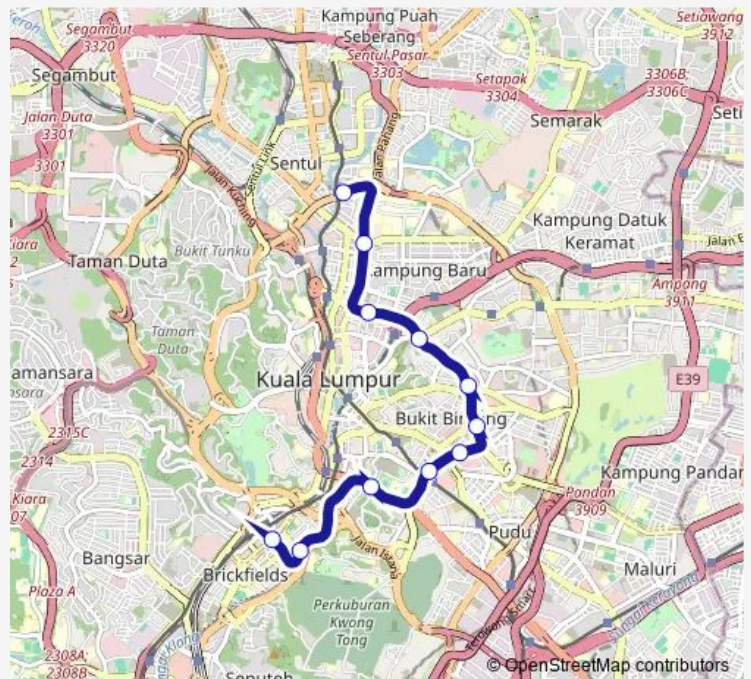

### Route schedule

Titiwangsa Monorail — KL Sentral Monorail

Monday	06:00
Tuesday	06:00
Wednesday	06:00
Thursday	06:00
Friday	06:00
Saturday	06:00
Sunday	06:00

### Route info

Direction: Titiwangsa Monorail

Stops: 11

Trip Duration: 18 hour 0 min

■ MR — Titiwangsa

**Direction**

KL Sentral Monorail — Titiwangsa Monorail

11 stops

## Route info

Direction: KL Sentral Monorail

Stops: 11

Trip Duration: 18 hour 0 min

MR Rail time schedules and route maps are available in an offline PDF at busmaps.com. Use the busmaps.com website to see live bus times, train schedule or subway schedule, and step-by-step directions for all public transit in Kuala Lumpur