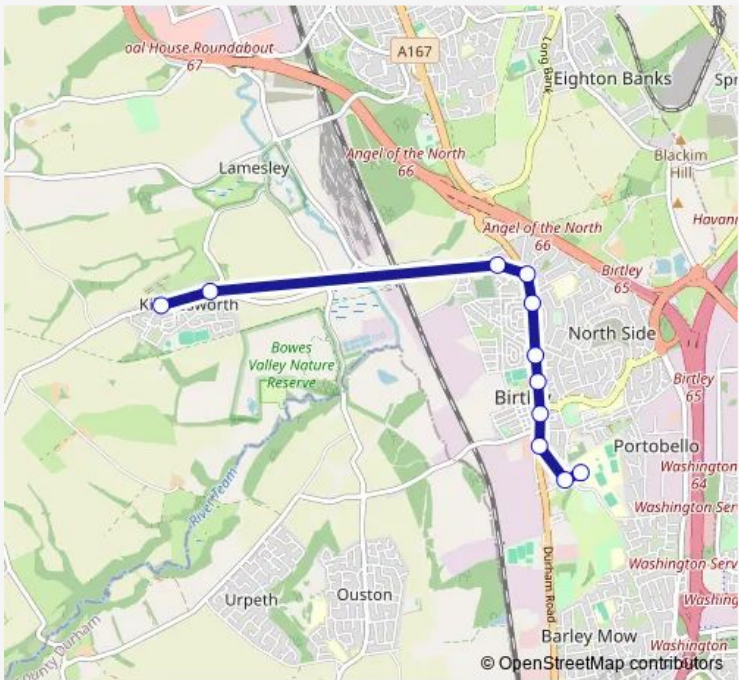

Bus S874 Kibblesworth - Lord Lawson of Beamish Academy

[Go to website](#)

Direction
 The Crescent — Lord Lawson Of Beamish Academy
 11 stops
[Open route schedule](#)

- The Crescent
- Front Street
- The Hollys
- Durham Road-Northdene
- Durham Road-Windsor Road
- Durham Road-Croftside
- Durham Road-Fire Station
- Durham Road - Orchard Street
- Durham Road-Co-Op
- Harras Bank
- Lord Lawson Of Beamish Academy

Route schedule
 The Crescent — Lord Lawson Of Beamish Academy

Monday	08:10
Tuesday	08:10
Wednesday	08:10
Thursday	08:10
Friday	08:10
Saturday	—
Sunday	—

Route info
 Direction: The Crescent
 Stops: 11
 Trip Duration: 0 hour 25 min

■ S874 — Kibblesworth - Lord Lawson of Beamish Academy **BusMaps**

S874 Bus time schedules and route maps are available in an offline PDF at busmaps.com. Use the busmaps.com website to see live bus times, train schedule or subway schedule, and step-by-step directions for all public transit in Lamesley

The schedule is provided in the local timezone. Times with "(+1)" indicate departures on the next day.

PDF file created on 2025-01-16

2024 BusMaps.com - All Rights Reserved