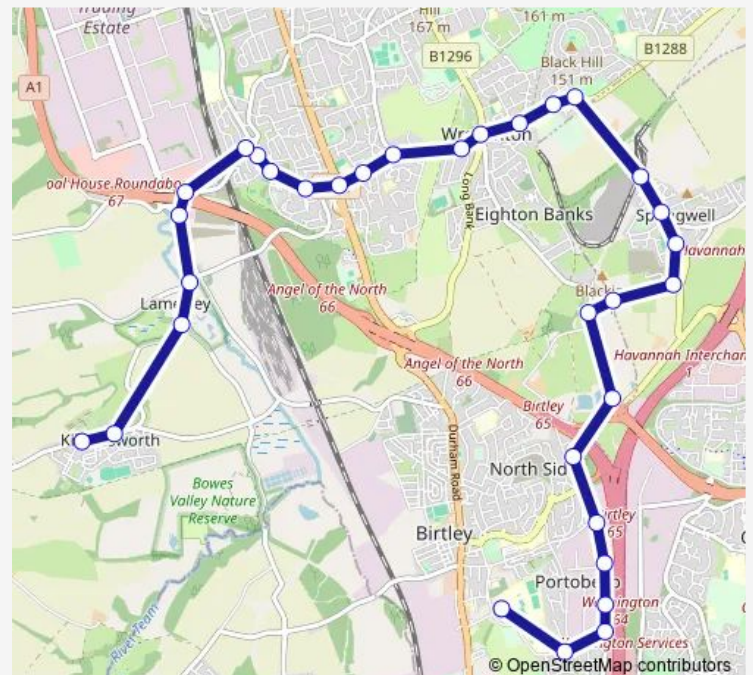

Bus S874 Lord Lawson of Beamish Academy - Kibblesworth

[Go to website](#)

Direction

Lord Lawson Of Beamish Academy — The Crescent

32 stops

[Open route schedule](#)

Lord Lawson Of Beamish Academy

Birtley Lane-Manor House

Easedale Gardens-Sunniside Gardens•

Easedale Gardens-Harlow Green Lane

Harlow Green Lane

Route schedule

Lord Lawson Of Beamish Academy — The Crescent

Monday 15:25

Tuesday 15:25

Wednesday 15:25

Thursday 15:25

Friday 15:25

Saturday —

Sunday —

Route info

Direction: Lord Lawson Of Beamish Academy

Stops: 32

Trip Duration: 0 hour 31 min

Haggs Lane

Front Street

Coronation Terrace

The Crescent

S874 Bus time schedules and route maps are available in an offline PDF at busmaps.com. Use the busmaps.com website to see live bus times, train schedule or subway schedule, and step-by-step directions for all public transit in Lamesley