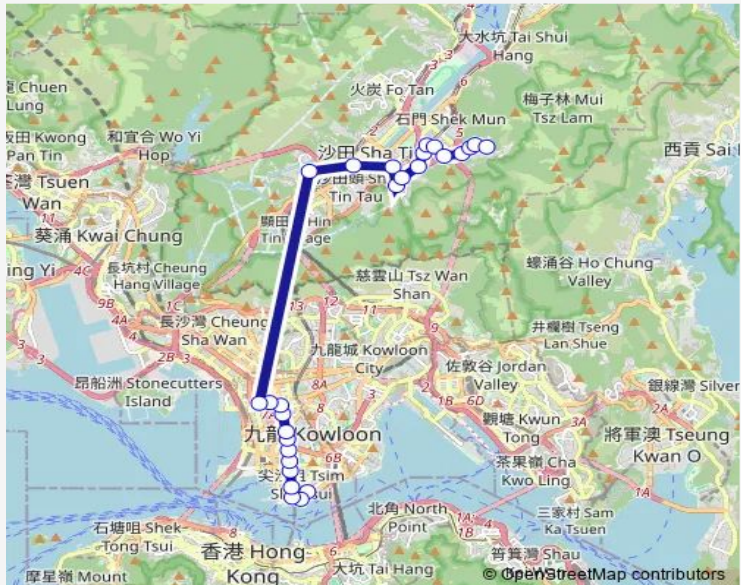

Route schedule

[Ctb] Tsim SHA Tsui (Mody Road)[[Kmb+Ctb] Tsim SHA Tsui East (Mody Road)/
Tsim SHA Tsui (Mody Road)][[Kmb] Tsim SHA Tsui East (Mody Road) — [Kmb+Ctb] Wong NAI TAU BUS Terminus/
Wong NAI Tau[[Kmb] Wong NAI TAU BUS Terminus][Lwb] Wong NAI TAU B/T

Stops: 27

Trip Duration: 0 hour 56 min

[Ctb] Ming KEI College, Cherry Street[[Kmb+Ctb] Ming KEI College/
Ming KEI College, Cherry Street[[Kmb] Ming KEI College

[Kmb] MEI Fung House MEI LAM Estate[[Lwb] TAI WAI Road