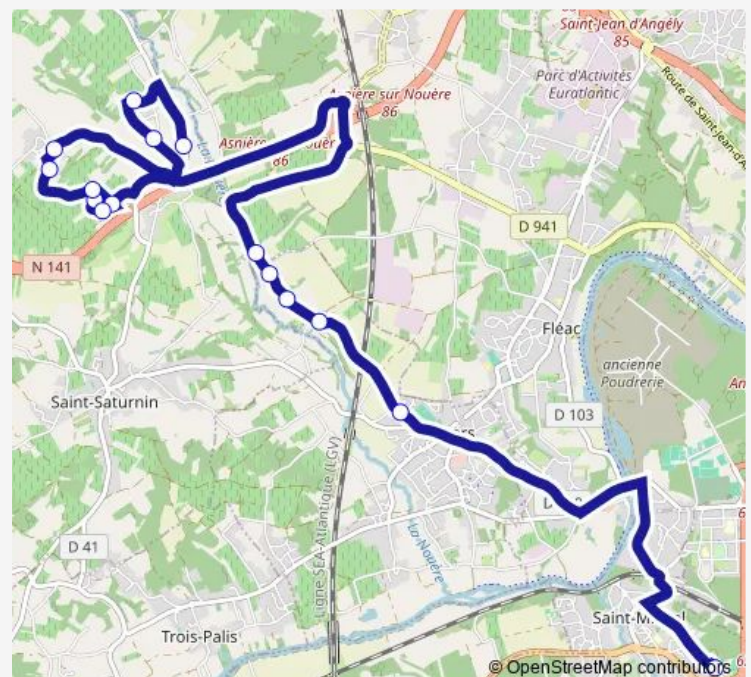

Thursday 16:37

Friday 16:37

Saturday —

Sunday —

Route info

Direction: St Michel Puygrelier Pkg

Stops: 15

Trip Duration: 0 hour 25 min

Direction

Boutillière — St Michel Puygrelier Pkg

15 stops

[Open route schedule](#)

Boutillière

St Saturnin Lunesse

Route du Clos

St Saturnin Tarsac

Ecoliers

Route la Garenne

La Garenne

Garenne Haut

Garenne Bas

Le Logis

Moulède

Le Reclou

Thursday 07:21

Friday 07:21

Saturday —

Sunday —

Route info

Direction: Boutillière

Stops: 15

Trip Duration: 0 hour 24 min