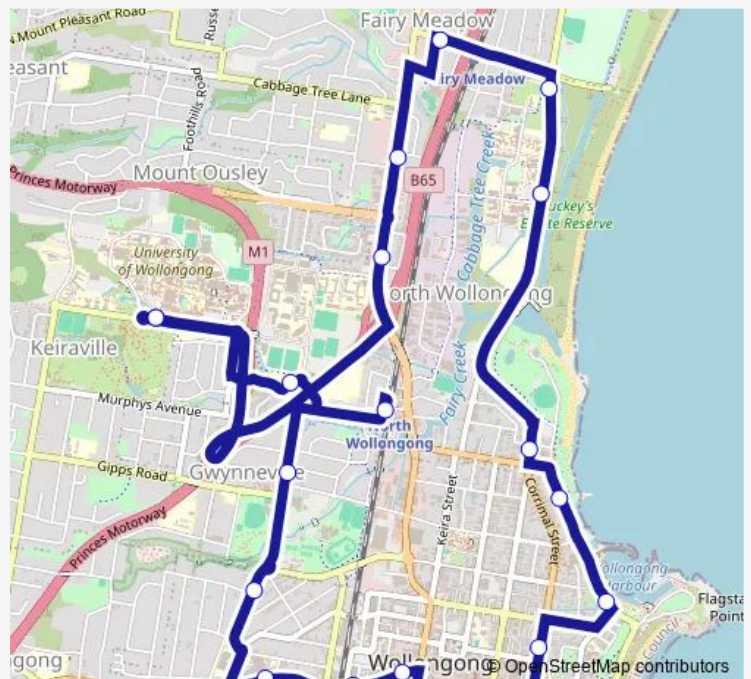

Saturday 09:40-16:40

Sunday 09:40-16:40

Route info

Direction: University Of Wollongong, Northfields Av, Stand D

Stops: 20

Trip Duration: 0 hour 40 min

55A — University of Wollongong to Wollongong via Gwynneville (Loop Service)

Direction

University Of Wollongong, Northfields Av, Stand D — University Of Wollongong, Northfields Av, Stand D

20 stops

[Open route schedule](#)

University Of Wollongong, Northfields Av, Stand D

Tafe Illawarra, University Av

Corrimal St After Market St

Corrimal St Before Campbell St

Corrimal St Before Gipps St

Corrimal St Before Kembla St

Kembla St At Blacket St

Innovation Campus, Squires Way

Squires Way Before Elliotts Rd

Elliotts Rd At Grafton St

Monday —

Tuesday —

Wednesday —

Thursday —

Friday —

Saturday —

Sunday 09:40-22:40

Route info