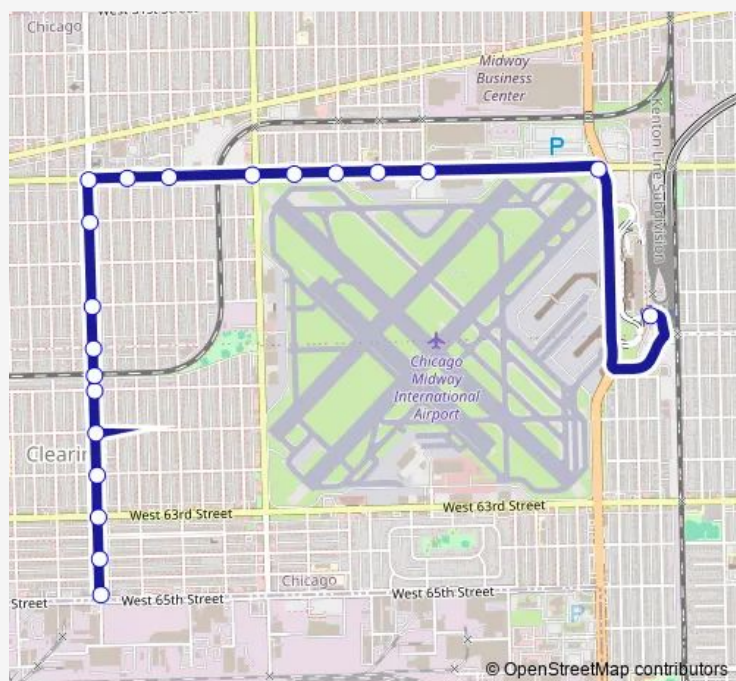

55th Street & Menard

55th Street & Central

55th Street & Linder

55th Street & Long

55th Street & Lockwood

55th Street & Laramie

55th Street & Cicero

Midway Orange Line Station

### Route schedule

Austin & 65th Street — Midway Orange Line Station

Monday 05:39-18:40

Tuesday 05:39-18:40

Wednesday 05:39-18:40

Thursday 05:39-18:40

Friday 05:39-18:40

Saturday —

### Route info

Direction: Austin & 65th Street

Stops: 20

Trip Duration: 0 hour 16 min

55A — 55th/Austin

**Direction**

Midway Orange Line Station — Austin &amp; 65th Street

20 stops