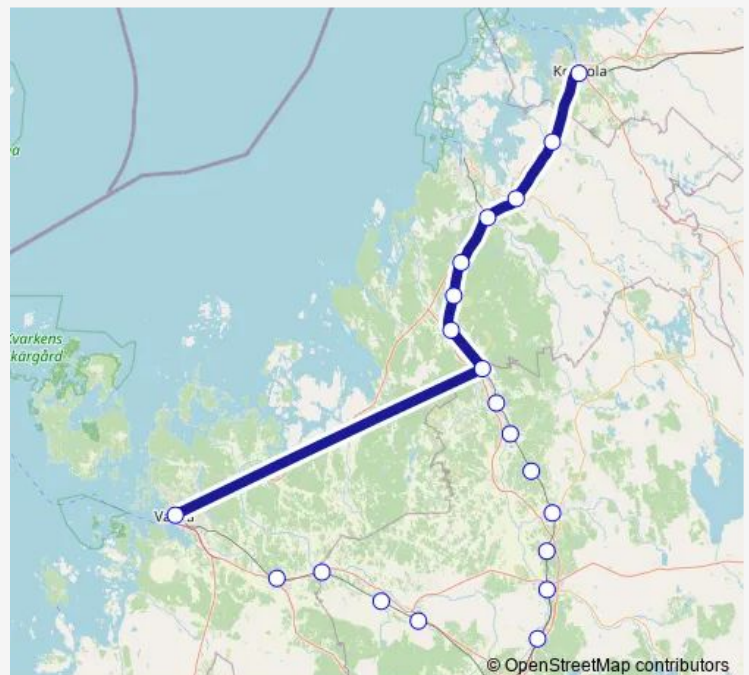

Raunio

Kauhava

Rajaperkiö

Lapua

Ruha

Seinäjoki

Ylistaro

Isokyrö

Thursday 05:17

Friday 05:17

Saturday —

Sunday —

Route info

Direction: Kokkola

Stops: 21

Trip Duration: 2 hour 36 min