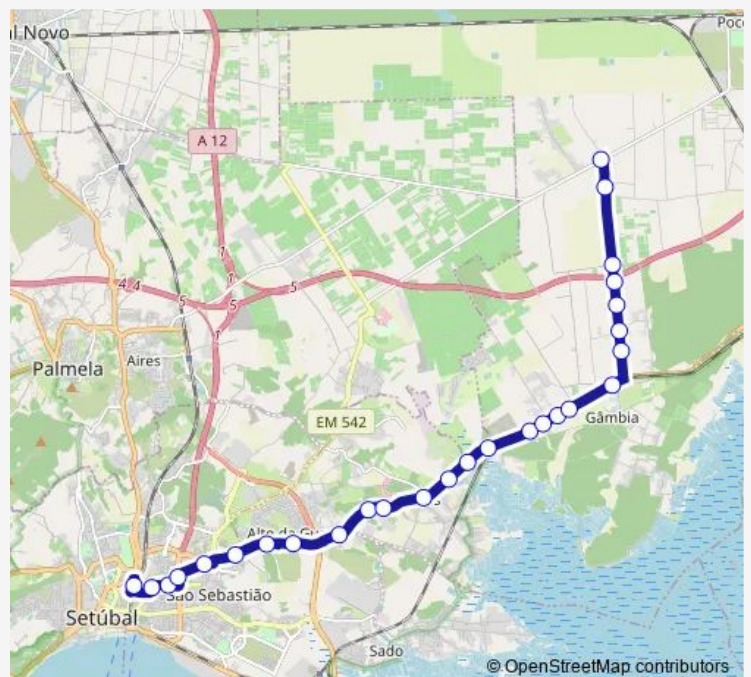

Thursday 06:15-19:00

Friday 06:15-19:00

Saturday —

Sunday —

Route info

Direction: Setúbal (ITS) Interior P6

Stops: 27

Trip Duration: 0 hour 35 min