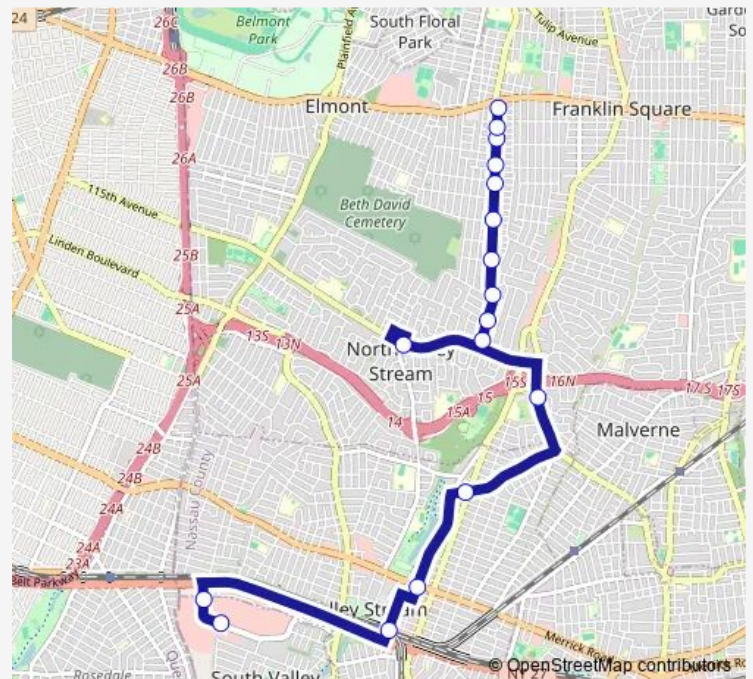

Meacham Ave + Appeal Ave

Meacham Ave + Herald Ave

Meacham Ave + Sun Ave

Meacham Ave + Union Ave

Journal Av / Meacham

### Route schedule

Green Acres Rd / Macy's — Journal Av / Meacham

Monday 05:26-21:45

Tuesday 05:26-21:45

Wednesday 05:26-21:45

Thursday 05:26-21:45

Friday 05:26-21:45

Saturday —

### Route info

Direction: Green Acres Rd / Macy's

Stops: 17

Trip Duration: 0 hour 27 min

Elfx — Elmont Flexi Shuttle

## Direction

Journal Av / Meacham — W Broadway / Mill

18 stops

[Open route schedule](#)

Journal Av / Meacham

Meacham Ave Opp Union Ave

Meacham Ave + Sun Ave

Meacham Ave + Herald Ave