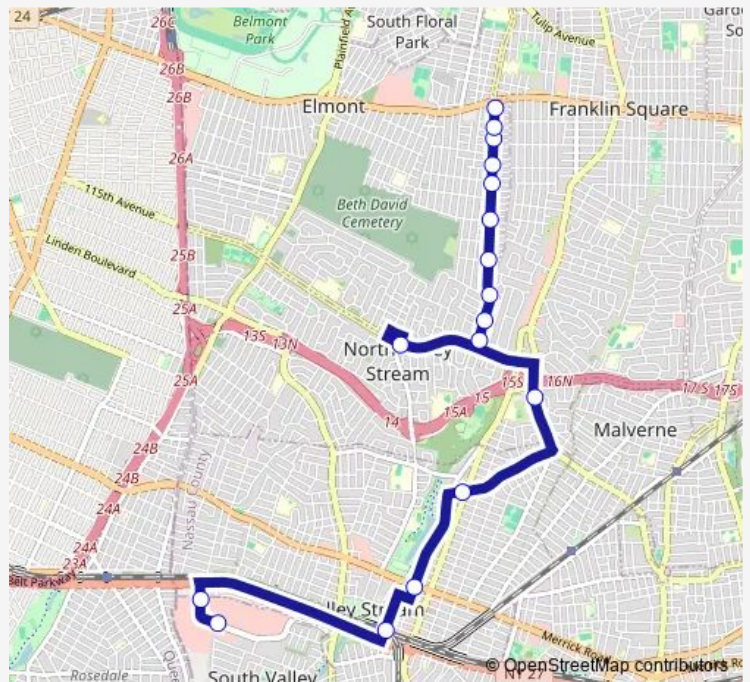

Bus ELFX Elmont Flexi Shuttle

[Go to website](#)

Direction
 Green Acres Rd / Macy's — Journal Av / Meacham
 17 stops
[Open route schedule](#)

- Green Acres Rd / Macy's
- Green Acres Rd@ Sunrise Hwy(Bestbuy
- S Franklin Av& W Hawthorne Av Lirr
- Merrick Rd / Corona
- Rockaway Pw / Wheeler
- Northwell Valley Stream
- Russell Av / Dutch Bwy
- Meacham Ave & S St
- Meacham Ave + P St
- Meacham Ave + L St
- Meacham Ave + E St
- Meacham Ave + Collier Ave
- Meacham Ave + Appeal Ave
- Meacham Ave + Herald Ave
- Meacham Ave + Sun Ave
- Meacham Ave + Union Ave
- Journal Av / Meacham

Route schedule
 Green Acres Rd / Macy's — Journal Av / Meacham

Monday	05:26-21:45
Tuesday	05:26-21:45
Wednesday	05:26-21:45
Thursday	05:26-21:45
Friday	05:26-21:45
Saturday	—
Sunday	—

Route info
 Direction: Green Acres Rd / Macy's
 Stops: 17
 Trip Duration: 0 hour 27 min

■ ELFX — Elmont Flexi Shuttle **BusMaps**

Direction

Journal Av / Meacham — W Broadway / Mill

18 stops

[Open route schedule](#)

Journal Av / Meacham

Meacham Ave Opp Union Ave

Meacham Ave + Sun Ave

Northwell Valley Stream

Rockaway Pw / Wheeler

Merrick Rd / Corona

Valley Stream Lirr Sta.

Hungry Harbor Rd / Mill Rd

Peninsula BI / Mill Rd

W Broadway / Mill

Route schedule