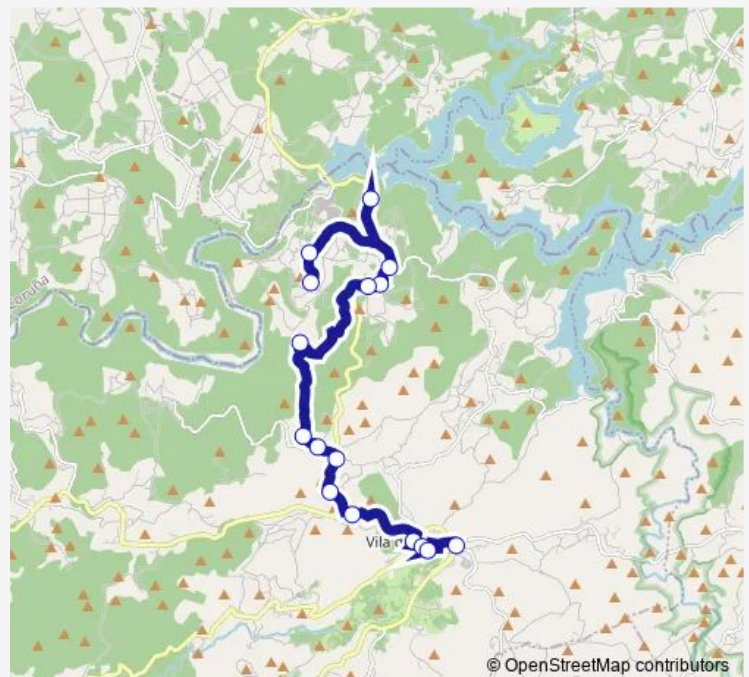

Duxame lii

Duxame li

Duxame I

Dorvisou li

Ferreiros Abaixo

Ferreiros Arriba

Castro (Taberna Manolo)

Castro (Granxa)

Tuesday 08:05

Wednesday 08:05

Thursday —

Friday 08:05

Saturday —

Sunday —

**Route info**

Direction: Xordedo (Lugar)

Stops: 16

Trip Duration: 0 hour 40 min

■ XG863026 — IES Marco do Camballón-Xordedo (Lugar)

XG863026 Bus time schedules and route maps are available in an offline PDF at [busmaps.com](https://busmaps.com). Use the [busmaps.com](https://busmaps.com) website to see live bus times, train schedule or subway schedule, and step-by-step directions for all public transit in Touro