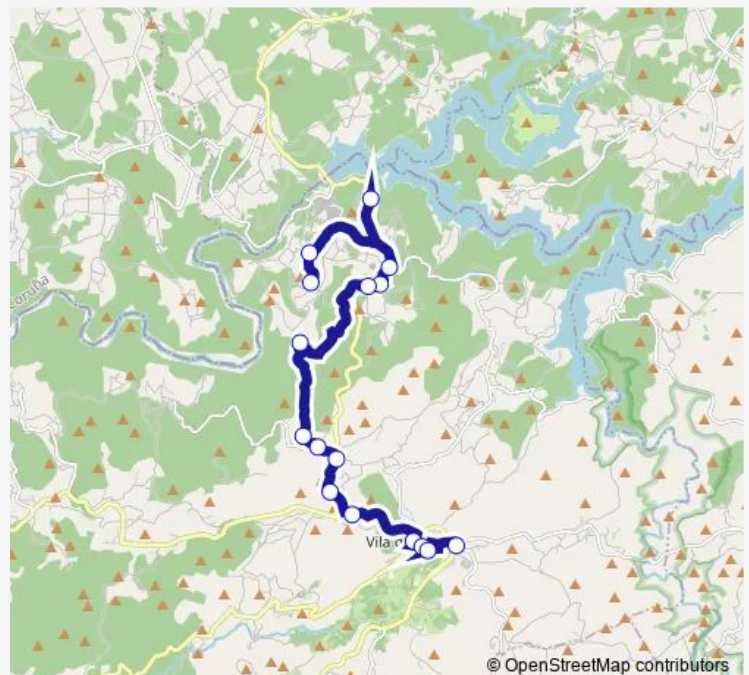

Duxame lii

Duxame li

Duxame I

Dorvisou li

Dorvisou I

Ferreiros Abaixo

Ferreiros Arriba

Castro (Taberna Manolo)

Monday 08:05

Tuesday 08:05

Wednesday 08:05

Thursday 08:05

Friday 08:05

Saturday —

Sunday —

Route info

Direction: Xordedo (Lugar)

Stops: 17

Trip Duration: 0 hour 40 min

© OpenStreetMap contributors

■ Xg863026 — IES Marco do Camballón-Xordedo (Lugar)

BusMaps

Xg863026 Bus time schedules and route maps are available in an offline PDF at busmaps.com. Use the busmaps.com website to see live bus times, train schedule or subway schedule, and step-by-step directions for all public transit in Touro