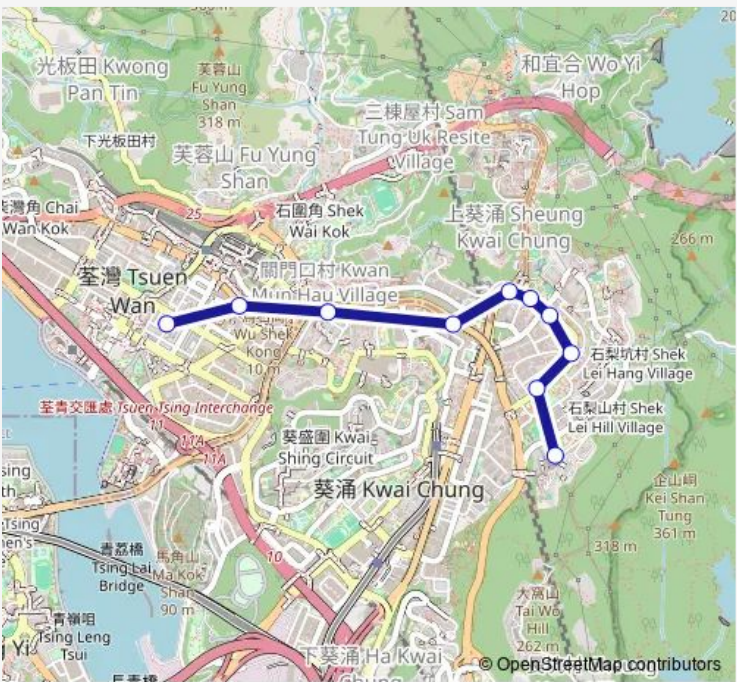

- TAI PAK TIN STREET OUTSIDE YAM HENG HOUSE, SHEK YAM EAST ESTATE|BUS BAY ON TAI PAK TIN STREET NEAR YAM HENG HOUSE OF SHEK YAM EAST ESTATE

- BUS BAY ON SHEK PAI STREET OUTSIDE SHING YAM HOUSE OF ON YAM ESTATE|SHEK PAI STREET OUTSIDE SHING YAM HOUSE, ON YAM ESTATE

- SHEK LI STREET OUTSIDE SHEK WAI HOUSE, SHEK LEI (II) ESTATE

- SHEK LEI (LEI PUI STREET)

Route schedule
 TSUEN WAN (CHUEN LUNG STREET) — SHEK LEI (LEI PUI STREET)

Monday	06:15-23:30
Tuesday	06:15-23:30
Wednesday	06:15-23:30
Thursday	06:15-23:30
Friday	06:15-23:30
Saturday	06:15-23:30
Sunday	06:15-23:30

Route info

Direction: TSUEN WAN (CHUEN LUNG STREET)

Stops: 9

Trip Duration: 0 hour 16 min

86M — Tsuen WAN (Chuen Lung Street) - Shek LEI (LEI PUI STREET)

Direction

SHEK LEI (LEI PUI STREET) — TSUEN WAN (CHUEN LUNG STREET)

Route info

Direction: SHEK LEI (LEI PUI STREET)

Stops: 10

Trip Duration: 0 hour 16 min

86M Bus time schedules and route maps are available in an offline PDF at busmaps.com. Use the busmaps.com website to see live bus times, train schedule or subway schedule, and step-by-step directions for all public transit in Tsuen Wan