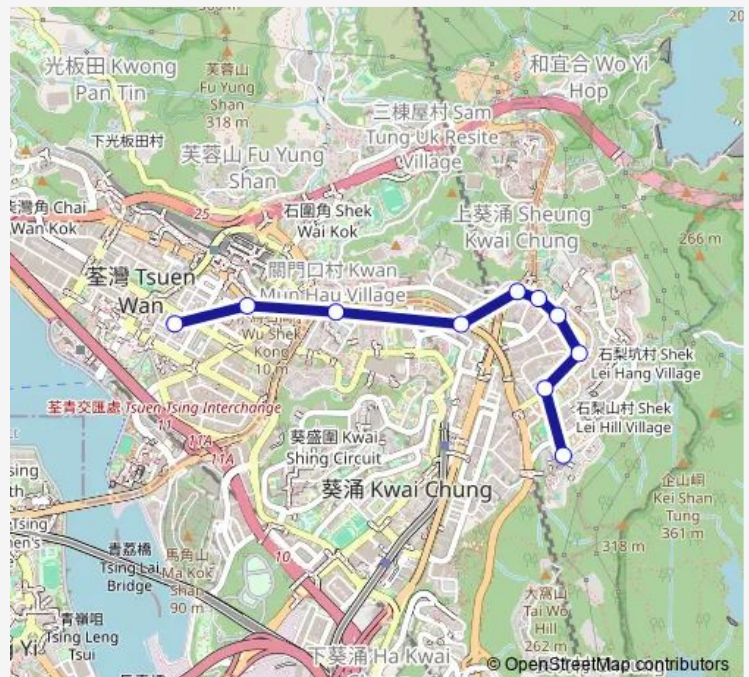

BUS BAY ON Shek PAI Street Outside Shing YAM House OF ON YAM Estate|Shek PAI Street Outside Shing YAM House, ON YAM Estate

Shek LI Street Outside Shek WAI House, Shek LEI (II) Estate

Shek LEI (LEI PUI Street)

Route schedule

Tsuen WAN (Chuen Lung Street) — Shek LEI (LEI PUI Street)

Monday	06:15-23:30
Tuesday	06:15-23:30
Wednesday	06:15-23:30
Thursday	06:15-23:30
Friday	06:15-23:30
Saturday	06:15-23:30
Sunday	06:15-23:30

Route info

Direction: Tsuen WAN (Chuen Lung Street)

Stops: 9

Trip Duration: 0 hour 16 min

Direction

Shek LEI (LEI PUI Street) — Tsuen WAN (Chuen Lung Street)

10 stops

[Open route schedule](#)

Saturday 05:50-23:30

Sunday 05:50-23:30

Route info

Direction: Shek LEI (LEI PUI Street)

Stops: 10

Trip Duration: 0 hour 16 min

86m Bus time schedules and route maps are available in an offline PDF at busmaps.com. Use the busmaps.com website to see live bus times, train schedule or subway schedule, and step-by-step directions for all public transit in Tsuen Wan