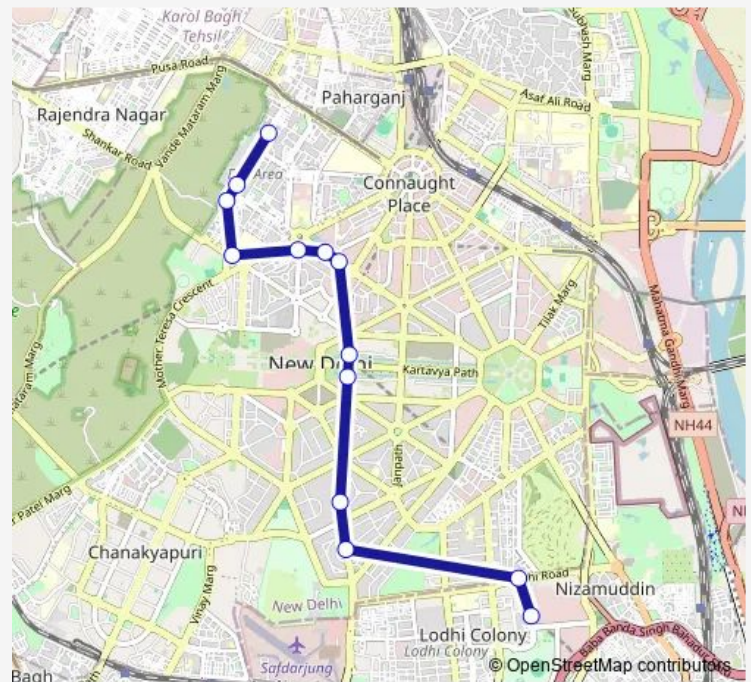

Thursday 19:34-21:54

Friday 19:34-21:54

Saturday 19:34-21:54

Sunday 19:34-21:54

Route info

Direction: PS Mandir Marg

Stops: 13

Trip Duration: 0 hour 34 min