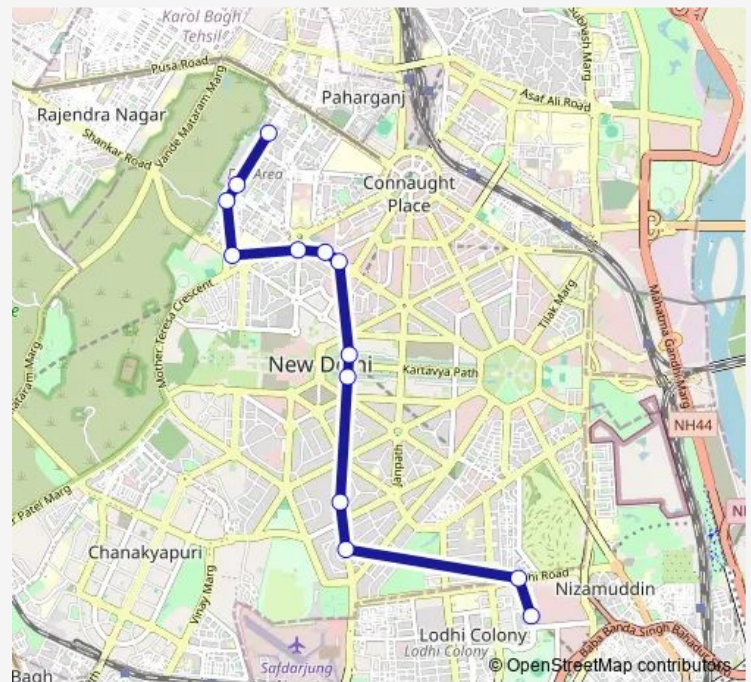

Thursday 19:34-21:54

Friday 19:34-21:54

Saturday 19:34-21:54

Sunday 19:34-21:54

Route info

Direction: PS Mandir Marg

Stops: 13

Trip Duration: 0 hour 34 min

■ 624astlup

BusMaps

624astlup Bus time schedules and route maps are available in an offline PDF at busmaps.com. Use the busmaps.com website to see live bus times, train schedule or subway schedule, and step-by-step directions for all public transit in New Delhi