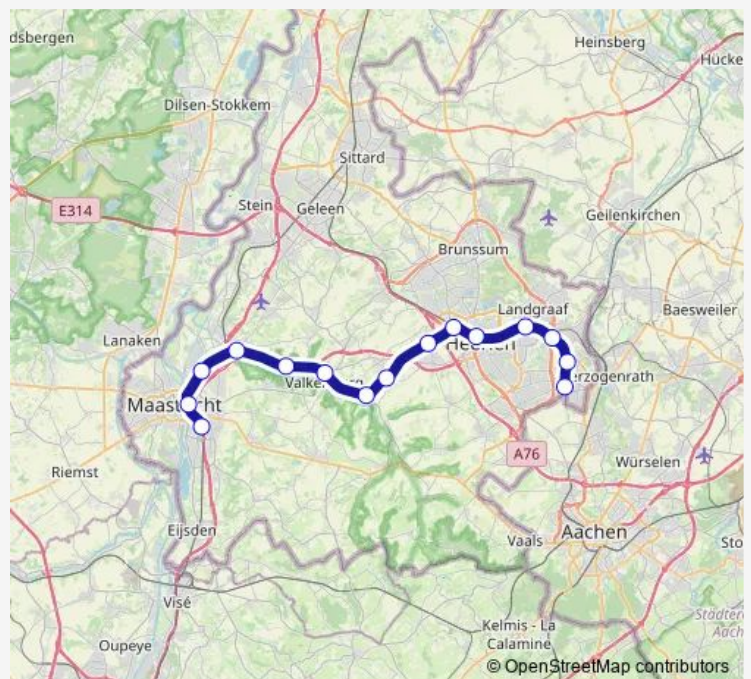

Eygelshoven

Chevremont

Kerkrade Centrum

### Route schedule

Maastricht Randwyck — Kerkrade Centrum

Monday	06:06-00:06 <sup>+1</sup>
Tuesday	06:06-00:36 <sup>+1</sup>
Wednesday	05:45-00:06 <sup>+1</sup>
Thursday	06:15-00:06 <sup>+1</sup>
Friday	06:06-00:36 <sup>+1</sup>
Saturday	06:15-00:06 <sup>+1</sup>
Sunday	07:15-00:06 <sup>+1</sup>

### Route info

Direction: Maastricht Randwyck

Stops: 15

Trip Duration: 0 hour 51 min

## Direction

Kerkrade Centrum — Maastricht Randwyck

15 stops

[Open route schedule](#)

Kerkrade Centrum

Chevremont

Eygelshoven

Landgraaf