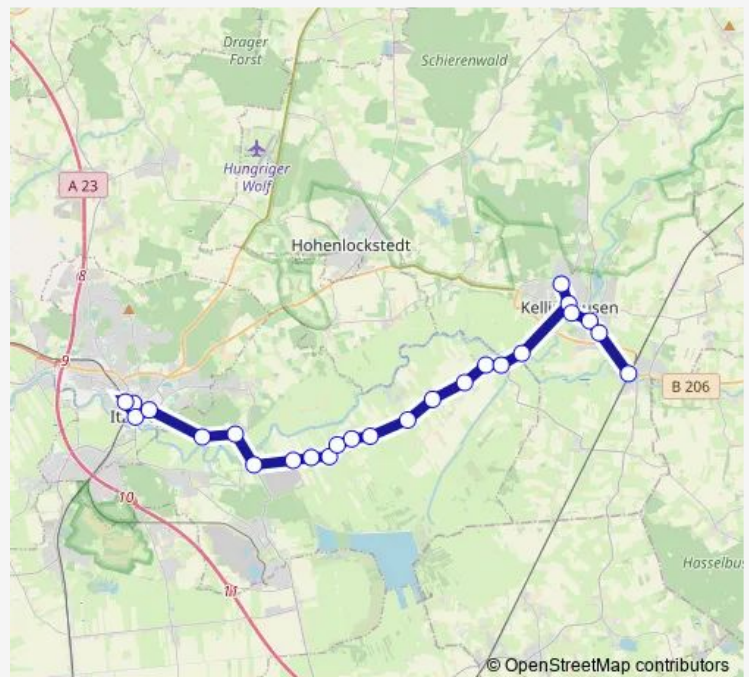

### Direction

Itzehoe, Zob — Bf. Wrist

25 stops

[Open route schedule](#)

Itzehoe, Zob

Bf. Itzehoe (Adenauerallee)

Itzehoe, Rathaus

Itzehoe, Bergstraße

### Route schedule

Itzehoe, Zob — Bf. Wrist

Monday 05:35-18:15

Tuesday 05:35-18:15

Wednesday 05:35-18:15

Thursday 05:35-18:15

Friday 05:35-18:15

Saturday —

### Route info

Direction: Itzehoe, Zob

Stops: 25

Trip Duration: 0 hour 45 min

6193

Kellinghusen, Amtsverwaltung

Kellinghusen, Marienstraße

Kellinghusen, Mühlenbeker Straße

## Route schedule

Bf. Wrist — Itzehoe, Zob

Monday 06:25-19:07

Tuesday 06:25-19:07

Wednesday 06:25-19:07

Thursday 06:25-19:07

Friday 06:25-19:07

Saturday —