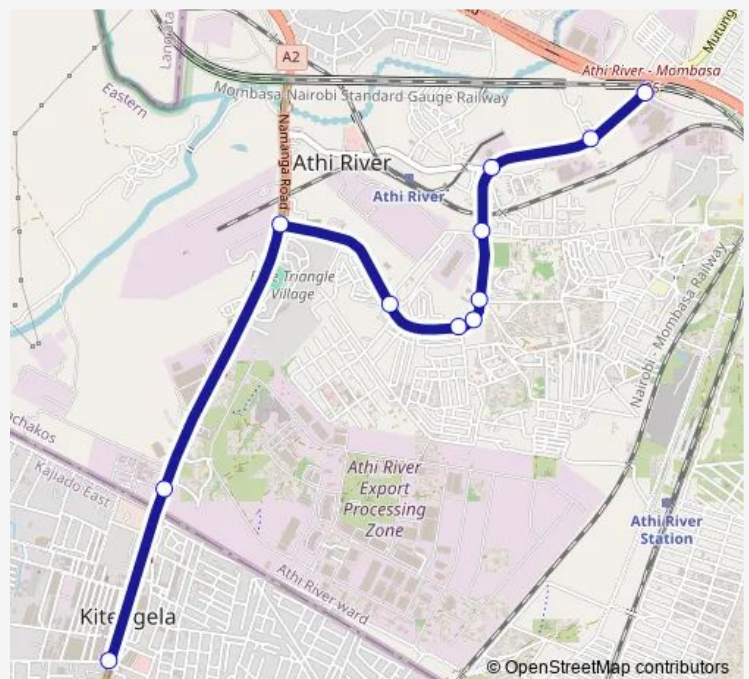

Saturday 06:00

Sunday 06:00

Route info

Direction: Kitengela

Stops: 11

Trip Duration: 0 hour 17 min

110AK — Athi River-Makadara-Kitengela

Direction