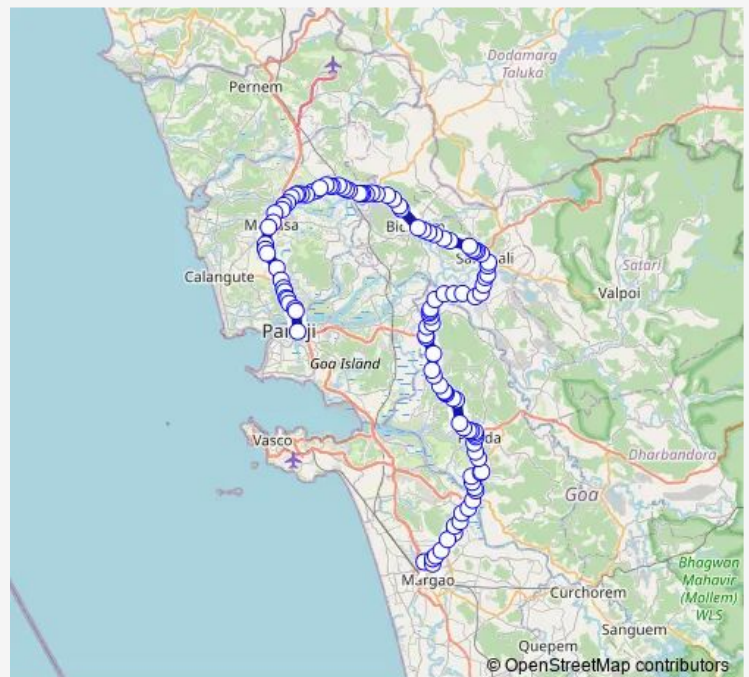

Aryaman Sai Maruti Arena

Chowgule Dock

Borim Bridge

Borim

Saibaba Temple

Bori Sanquar

Kalmamal

Top Cola

Thursday 13:40

Friday 13:40

Saturday 13:40

Sunday 13:40

Route info

Direction: Margao KTC Bus Stand

Stops: 111

Trip Duration: 3 hour 0 min