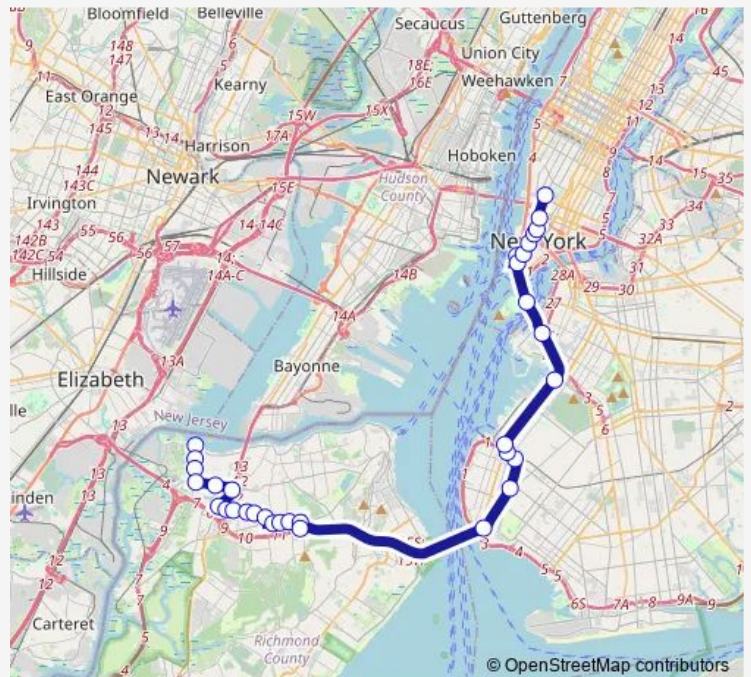

**Bus SIM34 Mariners Harbor - Lower Manhattan Express**

[Go to website](#)

**Direction**

Broadway/West Houston St — Richmond Terr/South Av

31 stops

[Open route schedule](#)

- Broadway/West Houston St
- Broadway/Broome St
- Broadway/Thomas St
- Broadway/Duane St
- Broadway/Warren St
- Broadway/Vesey St
- Broadway/Liberty St
- Broadway/Exchange Alley
- Battery PL/Washington St
- Gowanus Exp./Lorraine St (S.B.)
- Gowanus Exp./ 29 St. (S.B.)
- Gowanus Exp./63 St. (S.B.)
- Gowanus Exp./7 Av (S.B.)
- Gowanus Exp./78 Street (S.B.)
- Gowanus Exp./Lee Av (S.B.)
- Victory Blvd/Slosson Av
- Victory Blvd/Manor Rd
- Victory Blvd/Westcott Blvd
- Victory Blvd/Jewett Av
- Watchogue RD/Smith Ct
- Watchogue RD/Livermore Av

**Route schedule**

Broadway/West Houston St — Richmond Terr/South Av

Monday	14:55-18:55
Tuesday	14:55-18:55
Wednesday	14:55-18:55
Thursday	14:55-18:55
Friday	14:55-18:55
Saturday	—
Sunday	—

**Route info**

Direction: Broadway/West Houston St

Stops: 31

Trip Duration: 1 hour 2 min

**SIM34 — Mariners Harbor - Lower Manhattan Express** **BusMaps**

Watchogue RD/Crystal Av

Watchogue RD/Levit Av

Watchogue RD/Willow RD East

## Route info

Direction: South AV/Richmond Terr

Stops: 33

Trip Duration: 1 hour 4 min

hugh carey tunnel/west st.non-public

Battery PL/Washington St

Trinity PL/Rector St

Church ST/Fulton St