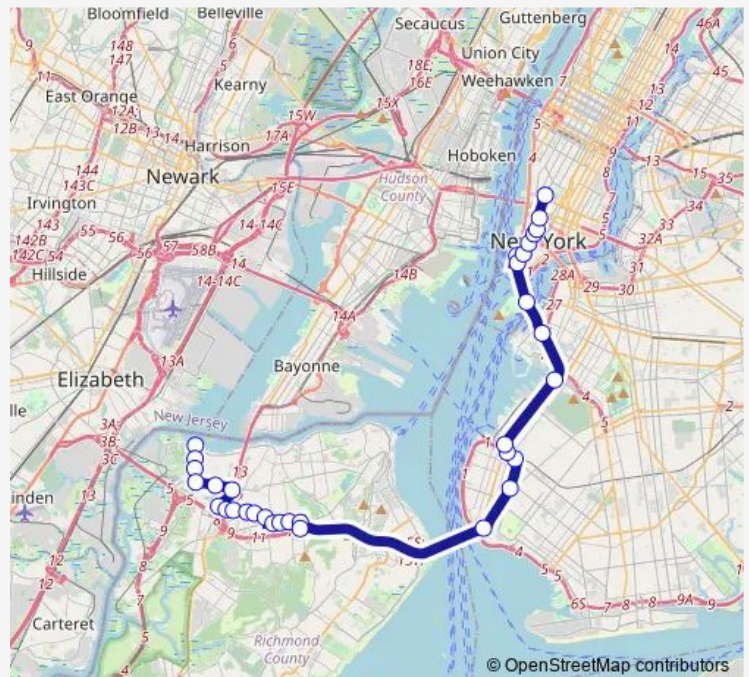

Bus Sim34 Mariners Harbor - Lower Manhattan Express

[Go to website](#)

Direction

Broadway/West Houston St — Richmond Terr/South Av

31 stops

[Open route schedule](#)

- Broadway/West Houston St
- Broadway/Broome St
- Broadway/Thomas St
- Broadway/Duane St
- Broadway/Warren St
- Broadway/Vesey St
- Broadway/Cortlandt St
- Broadway/Exchange Alley
- Battery PL/Washington St
- Gowanus Exp./Lorraine St (S.B.)
- Gowanus Exp./ 29 St. (S.B.)
- Gowanus Exp./63 St. (S.B.)
- Gowanus Exp./7 Av (S.B.)
- Gowanus Exp./78 Street (S.B.)
- Gowanus Exp./Lee Av (S.B.)
- Victory Blvd/Slosson Av
- Victory Blvd/Manor Rd
- Victory Blvd/Westcott Blvd
- Victory Blvd/Jewett Av
- Watchogue RD/Smith Ct
- Watchogue RD/Livermore Av

Route schedule

Broadway/West Houston St — Richmond Terr/South Av

Monday	14:55-18:55
Tuesday	14:55-18:55
Wednesday	14:55-18:55
Thursday	14:55-18:55
Friday	14:55-18:55
Saturday	—
Sunday	—

Route info

Direction: Broadway/West Houston St

Stops: 31

Trip Duration: 1 hour 2 min

Sim34 — Mariners Harbor - Lower Manhattan Express **BusMaps**

Watchogue RD/Crystal Av

Watchogue RD/Levit Av

Watchogue RD/Willow RD East

Richmond AV/Armand St

Forest AV/Richmond Av

Friday 04:40-09:00

Saturday —

Sunday —

Route info

Direction: South AV/Richmond Terr

Stops: 33

Trip Duration: 0 hour 59 min

hugh carey tunnel/west st.non-public