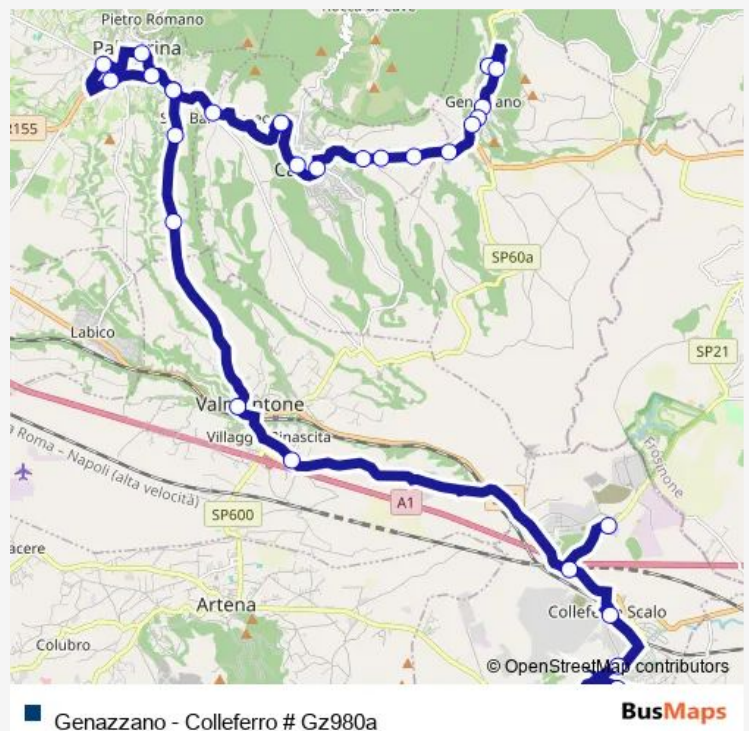

Tuesday 06:45

Wednesday 06:45

Thursday 06:45

Friday 06:45

Saturday —

Sunday —

**Route info**

Direction: Genazzano | Castello Colonna # f14290

Stops: 29

Trip Duration: 1 hour 10 min

Genazzano - Colleferro # Gz980a

Valmontone | Largo Roma # f14509

Valmontone | Ist. Superiore Via Gramsci # f000047

Colleferro | Via Palianese (Ipia) # f14398

Colleferro | Sacco # f13688