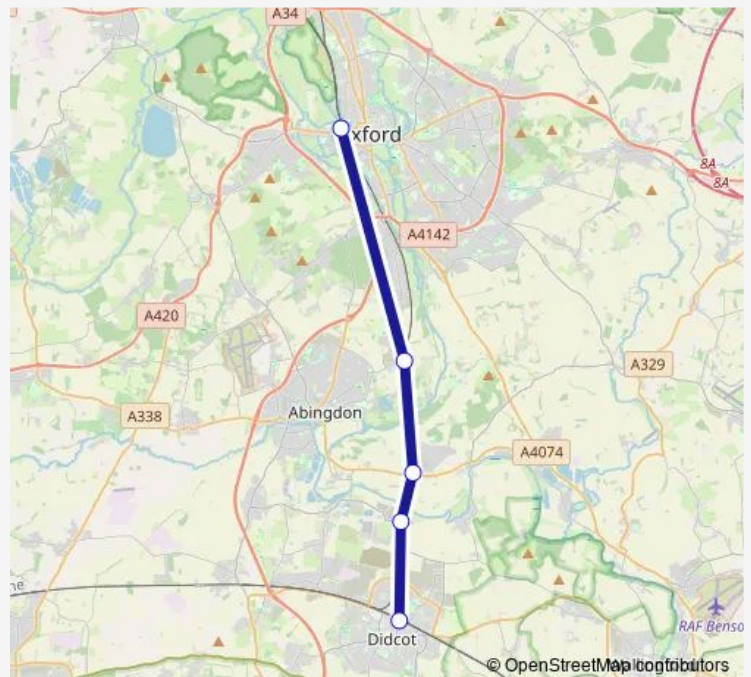

### Route schedule

Didcot Parkway — Oxford

Monday	00:45-01:03 <sup>+1</sup>
Tuesday	00:11-00:57 <sup>+1</sup>
Wednesday	00:11-00:57 <sup>+1</sup>
Thursday	00:11-00:57 <sup>+1</sup>
Friday	00:11-00:57 <sup>+1</sup>
Saturday	00:11-22:39
Sunday	11:12-00:45 <sup>+1</sup>

### Route info

Direction: Didcot Parkway

Stops: 5

Trip Duration: 0 hour 20 min

■ Gw:Did->Oxf — GW train service from DID to Oxf

Gw:Did->Oxf Rail time schedules and route maps are available in an offline PDF at [busmaps.com](https://busmaps.com). Use the [busmaps.com](https://busmaps.com) website to see live bus times, train schedule or subway schedule, and step-by-step directions for all public transit in West Ilsley