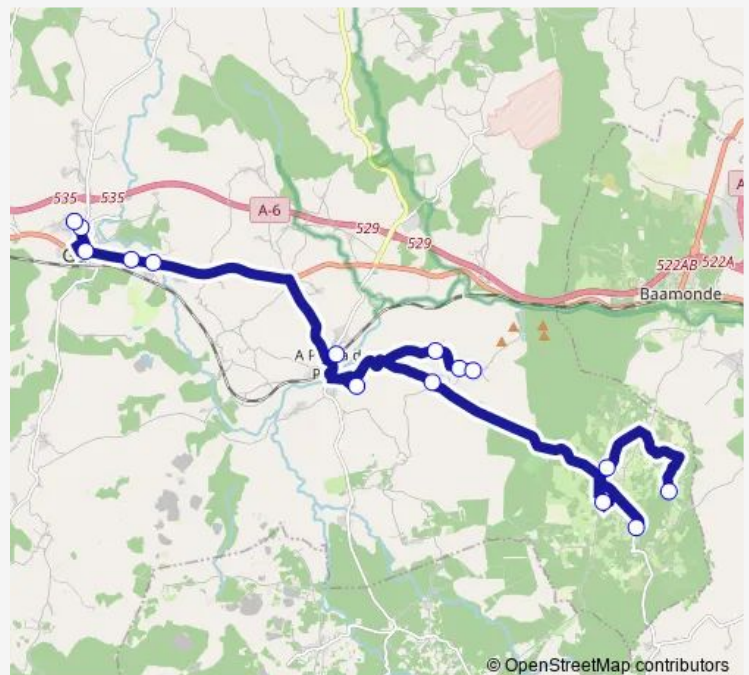

Cuartel

Guitiriz Café Avenida

Centro Saude Guitiriz

IES Poeta Díaz Castro

Route schedule

Navallo — IES Poeta Díaz Castro

Monday	07:40
Tuesday	07:40
Wednesday	07:40
Thursday	—
Friday	07:40
Saturday	—
Sunday	—

Route info

Direction: Navallo

Stops: 15

Trip Duration: 0 hour 41 min

■ XG833010 — IES Poeta Díaz Castro-Navallo

BusMaps

Direction

IES Poeta Díaz Castro — Navallo

15 stops

[Open route schedule](#)

IES Poeta Díaz Castro

Centro Saude Guitiriz

Guitiriz Café Avenida

Cuartel

Ponteveiga

Parga

Navallo

Route schedule

IES Poeta Díaz Castro — Navallo

Monday	15:10
Tuesday	15:10
Wednesday	14:10
Thursday	—
Friday	14:10
Saturday	—
Sunday	—

Route info

Direction: IES Poeta Díaz Castro

Stops: 15

Trip Duration: 0 hour 41 min