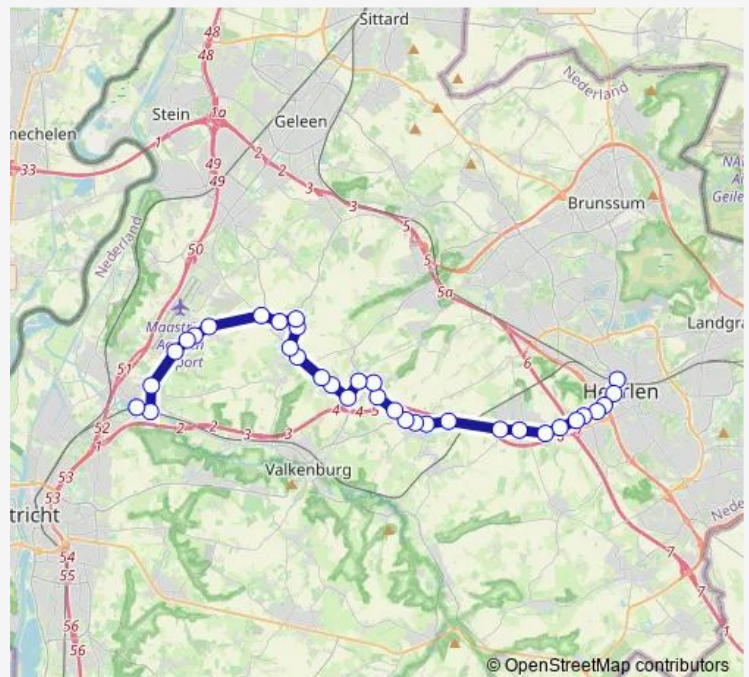

Beekdaelen, Hulsberg Eikske

Route schedule

Heerlen, Station — Beekdaelen, Hulsberg Eikske

Monday 08:18-22:20

Tuesday 07:18-23:20

Wednesday 19:20-22:20

Thursday 08:18-22:20

Friday 19:20-22:20

Saturday 07:18-23:20

Sunday 08:18-22:20

Route info

Direction: Heerlen, Station

Stops: 19

Trip Duration: 0 hour 23 min

## Direction

Heerlen, Station — Meerssen, Station (Bus)

34 stops

[Open route schedule](#)

Heerlen, Station

Heerlen, Theater

Heerlen, Welten Douvenrade

Heerlen, Welten Pijnsweg

Heerlen, Welten Hogeschool Zuyd

Heerlen, Welten Vista/Sintermeertencollege

Voerendaal, Kunrade Kunderveld

Voerendaal, Kunrade Heerlerweg

Voerendaal, Kunrade Kunderlinde

Voerendaal, Midweg

Voerendaal, Klimmen Barrier