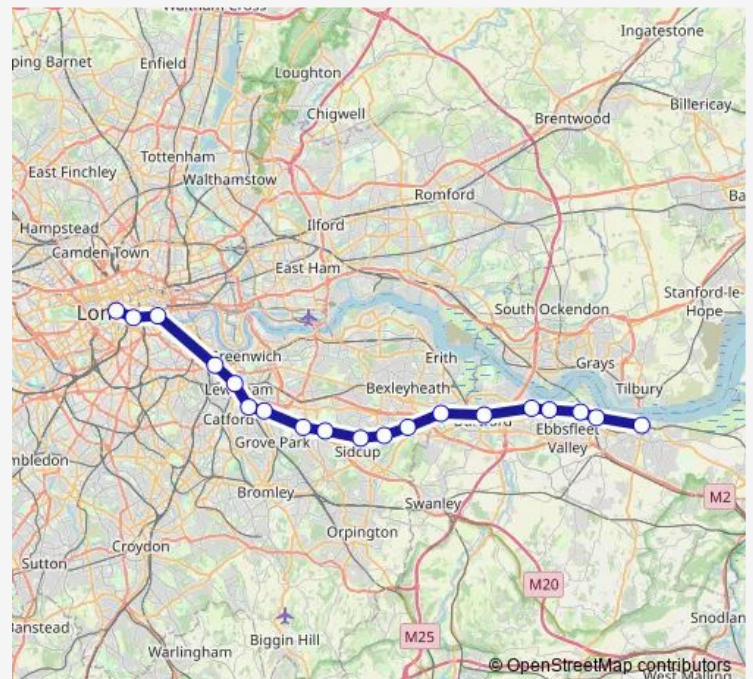

Rail Se:Grv->Chx SE train service from GRV to Chx

[Go to website](#)

Direction

Gravesend — London Charing Cross

19 stops

[Open route schedule](#)

Gravesend

Northfleet

New Eltham

Mottingham

Lee

Hither Green

Lewisham

New Cross

London Bridge

London Waterloo East

London Charing Cross

Route schedule

Gravesend — London Charing Cross

Monday 04:30-23:35

Tuesday 04:30-22:48

Wednesday 04:30-23:18

Thursday 04:30-23:18

Friday 04:30-23:18

Saturday 04:48-23:35

Sunday 07:10-23:18

Route info

Direction: Gravesend

Stops: 19

Trip Duration: 1 hour 9 min

■ Se:Grv->Chx — SE train service from GRV to Chx

Se:Grv->Chx Rail time schedules and route maps are available in an offline PDF at busmaps.com. Use the busmaps.com website to see live bus times, train schedule or subway schedule, and step-by-step directions for all public transit in London